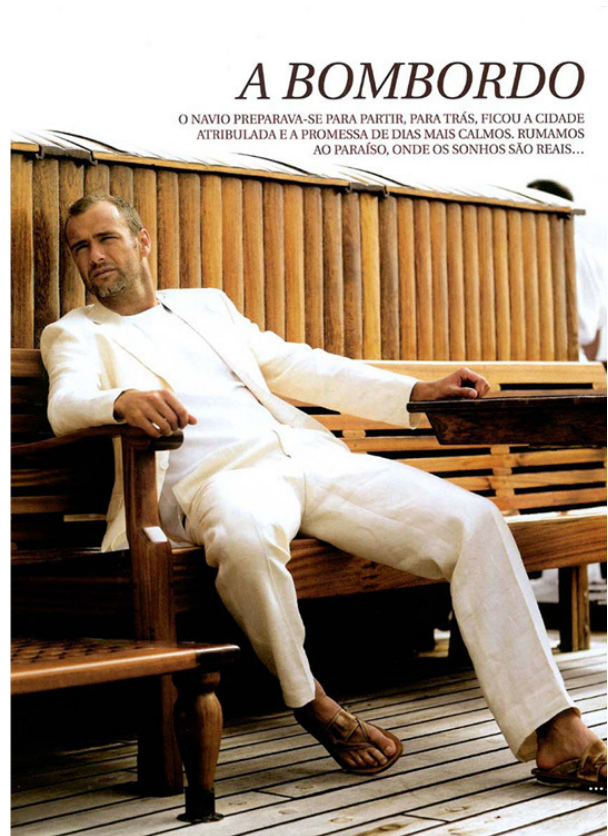

SCOUT

AFONSO V. SILVER

MODEL • AGENCY

HEIGHT 185 cm BUST/WAIST 104/87 cm EYES blue HAIR salt&pepper SHOES 43 LOCATION Lissabon PT

SCOUT

AFONSO V. SILVER

MODEL • AGENCY

HEIGHT 185 cm BUST/WAIST 104/87 cm EYES blue HAIR salt&pepper SHOES 43 LOCATION Lissabon PT

SCOUT

AFONSO V. SILVER

MODEL • AGENCY

HEIGHT 185 cm BUST/WAIST 104/87 cm EYES blue HAIR salt&pepper SHOES 43 LOCATION Lissabon PT

SCOUT

MODEL • AGENCY

AFONSO V. SILVER

HEIGHT 185 cm BUST/WAIST 104/87 cm EYES blue HAIR salt&pepper SHOES 43 LOCATION Lissabon PT

SCOUT

MODEL ● AGENCY

AFONSO V. SILVER

HEIGHT 185 cm BUST/WAIST 104/87 cm EYES blue HAIR salt&pepper SHOES 43 LOCATION Lissabon PT

SCOUT

MODEL ● AGENCY

AFONSO V. SILVER

HEIGHT 185 cm BUST/WAIST 104/87 cm EYES blue HAIR salt&pepper SHOES 43 LOCATION Lissabon PT