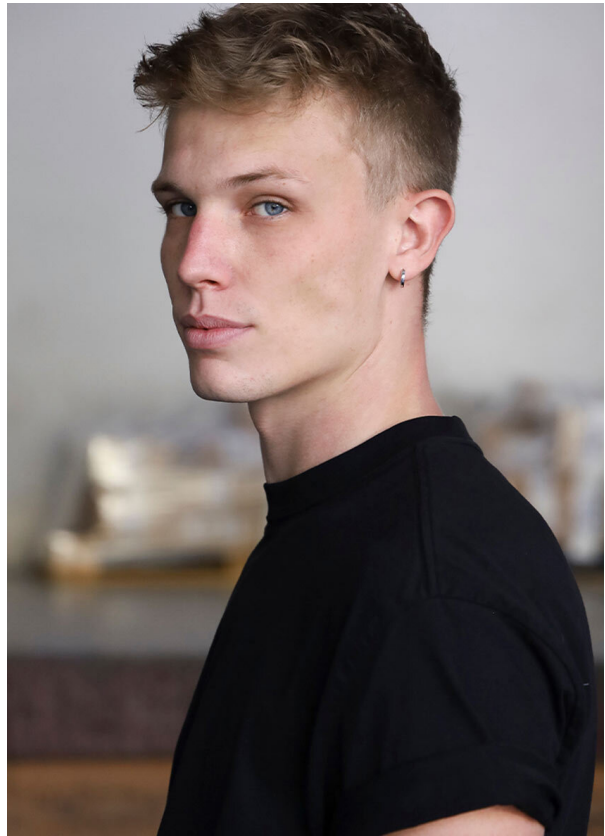

SCOUT

MODEL • AGENCY

ALEX G. MAIN

HEIGHT 188 cm BUST/WAIST/HIPS 100/79/98 cm EYES blue HAIR blonde SHOES 44 LOCATION Barcelona ES

SCOUT

MODEL • AGENCY

ALEX G. MAIN

HEIGHT 188 cm BUST/WAIST/HIPS 100/79/98 cm EYES blue HAIR blonde SHOES 44 LOCATION Barcelona ES

SCOUT

MODEL • AGENCY

ALEX G. MAIN

HEIGHT 188 cm BUST/WAIST/HIPS 100/79/98 cm EYES blue HAIR blonde SHOES 44 LOCATION Barcelona ES