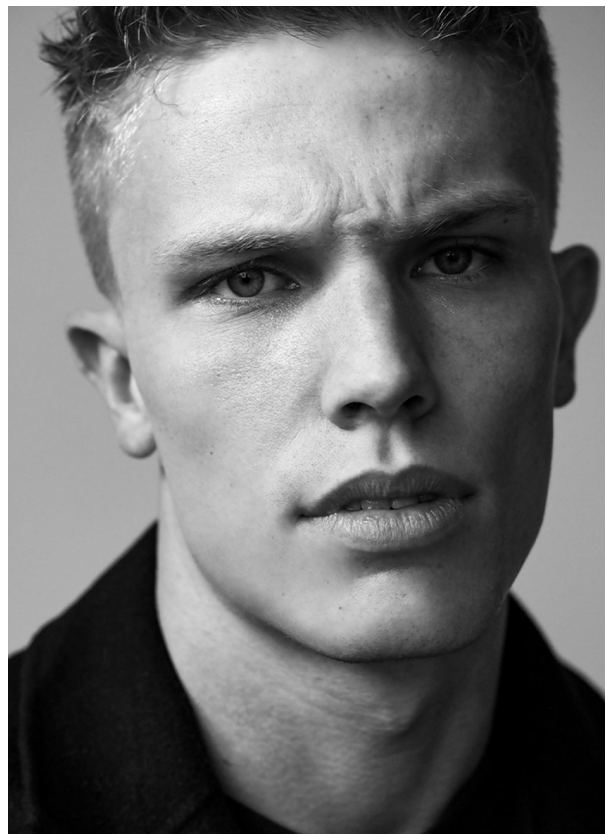

SCOUT

MODEL • AGENCY

ALEX G. MAIN

HEIGHT 188 cm BUST/WAIST/HIPS 100/79/98 cm EYES blue HAIR blonde SHOES 44 LOCATION Barcelona ES

SCOUT

MODEL • AGENCY

ALEX G. MAIN

HEIGHT 188 cm BUST/WAIST/HIPS 100/79/98 cm EYES blue HAIR blonde SHOES 44 LOCATION Barcelona ES

SCOUT

MODEL • AGENCY

ALEX G. MAIN

HEIGHT 188 cm BUST/WAIST/HIPS 100/79/98 cm EYES blue HAIR blonde SHOES 44 LOCATION Barcelona ES

ALL EYES ON ALEX

PHOTOGRAPHY: VICENTE MOSTO
MODEL: ALEX GARNER
AT UNIKO MODELS

SCOUT

MODEL • AGENCY

ALEX G. MAIN

HEIGHT 188 cm BUST/WAIST/HIPS 100/79/98 cm EYES blue HAIR blonde SHOES 44 LOCATION Barcelona ES