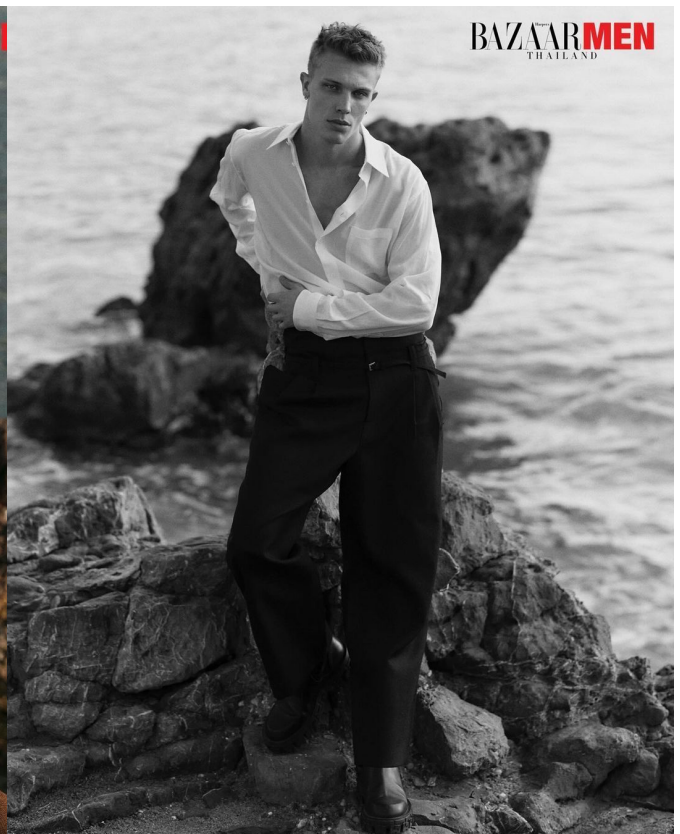

SCOUT

MODEL • AGENCY

ALEX G. MAIN

HEIGHT 188 cm BUST/WAIST/HIPS 100/79/98 cm EYES blue HAIR blonde SHOES 44 LOCATION Barcelona ES

SCOUT

MODEL • AGENCY

ALEX G. MAIN

HEIGHT 188 cm BUST/WAIST/HIPS 100/79/98 cm EYES blue HAIR blonde SHOES 44 LOCATION Barcelona ES

SCOUT

MODEL • AGENCY

ALEX G. MAIN

HEIGHT 188 cm BUST/WAIST/HIPS 100/79/98 cm EYES blue HAIR blonde SHOES 44 LOCATION Barcelona ES

ALL EYES ON ALEX

PHOTOGRAPHY: VICENTE MOSTO
MODEL: ALEX GARNER
AT UNIKO MODELS

SCOUT

MODEL • AGENCY

ALEX G. MAIN

HEIGHT 188 cm BUST/WAIST/HIPS 100/79/98 cm EYES blue HAIR blonde SHOES 44 LOCATION Barcelona ES