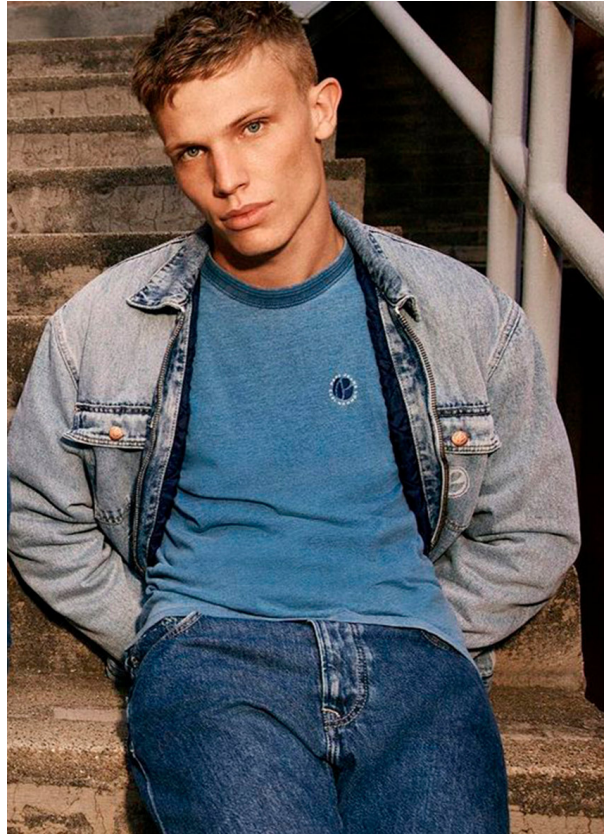

SCOUT

MODEL • AGENCY

ALEX G. MAIN

HEIGHT 188 cm BUST/WAIST/HIPS 100/79/98 cm EYES blue HAIR blonde SHOES 44 LOCATION Barcelona ES

SCOUT

MODEL • AGENCY

ALEX G. MAIN

HEIGHT 188 cm BUST/WAIST/HIPS 100/79/98 cm EYES blue HAIR blonde SHOES 44 LOCATION Barcelona ES

SCOUT

MODEL • AGENCY

ALEX G. MAIN

HEIGHT 188 cm BUST/WAIST/HIPS 100/79/98 cm EYES blue HAIR blonde SHOES 44 LOCATION Barcelona ES

ALL EYES ON ALEX

PHOTOGRAPHY: VICENTE MOSTO
MODEL: ALEX GARNER
AT UNIKO MODELS

SCOUT

MODEL • AGENCY

ALEX G. MAIN

HEIGHT 188 cm BUST/WAIST/HIPS 100/79/98 cm EYES blue HAIR blonde SHOES 44 LOCATION Barcelona ES