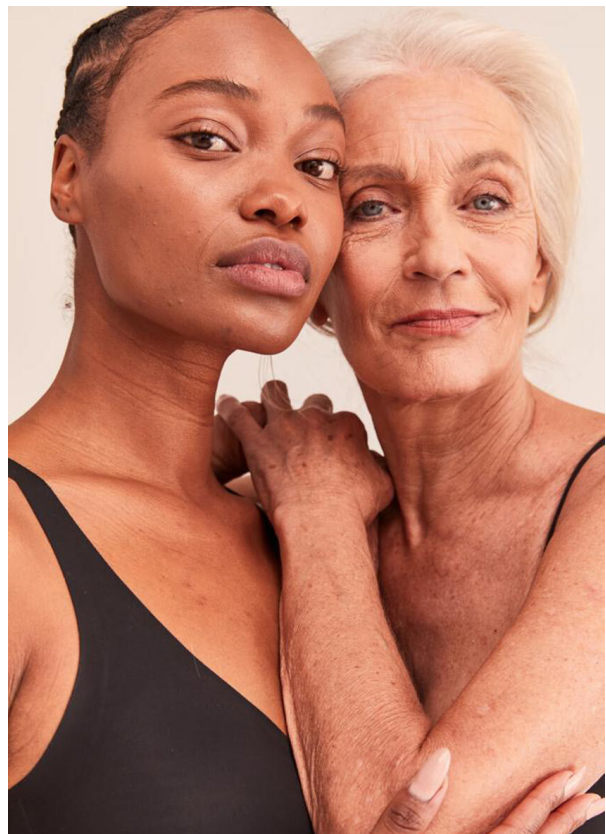

# SCOUT

MODEL • AGENCY

**ANDREA G.** MAIN

HEIGHT 170 cm BUST/WAIST/HIPS 89/71/92 cm EYES blue HAIR salt & pepper SHOES 39 LOCATION Pfinztal DE