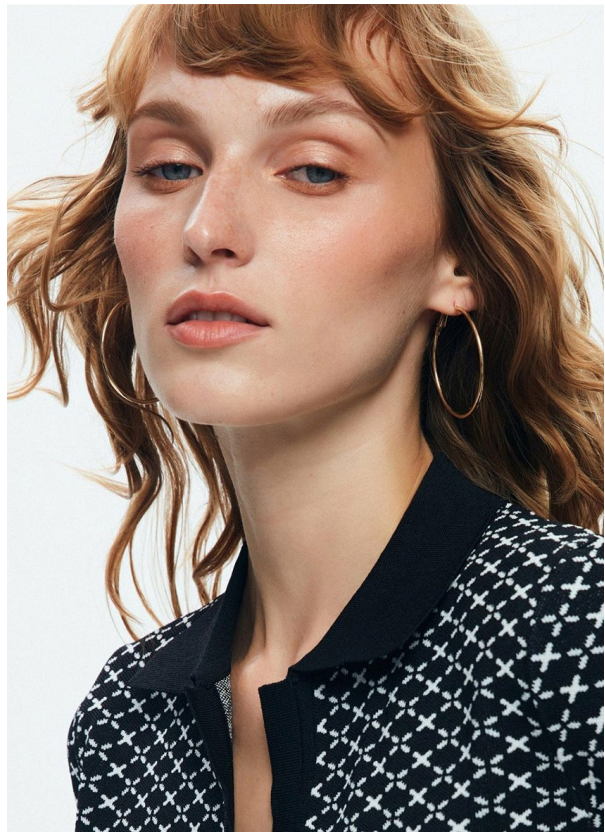

SCOUT

MODEL • AGENCY

ANHELINA R. ^{MAIN}

HEIGHT 179 cm BUST/WAIST/HIPS 84/60/90 cm JEANS 26/36 EYES blue HAIR strawberry blonde SHOES 40 LOCATION Barcelona ES

SCOUT

MODEL • AGENCY

ANHELINA R. MAIN

HEIGHT 179 cm BUST/WAIST/HIPS 84/60/90 cm JEANS 26/36 EYES blue HAIR strawberry blonde SHOES 40 LOCATION Barcelona ES

SCOUT

MODEL • AGENCY

ANHELINA R. MAIN

HEIGHT 179 cm BUST/WAIST/HIPS 84/60/90 cm JEANS 26/36 EYES blue HAIR strawberry blonde SHOES 40 LOCATION Barcelona ES

SCOUT

MODEL • AGENCY

ANHELINA R. MAIN

HEIGHT 179 cm BUST/WAIST/HIPS 84/60/90 cm JEANS 26/36 EYES blue HAIR strawberry blonde SHOES 40 LOCATION Barcelona ES

SCOUT

MODEL • AGENCY

ANHELINA R. ^{MAIN}

HEIGHT 179 cm BUST/WAIST/HIPS 84/60/90 cm JEANS 26/36 EYES blue HAIR strawberry blonde SHOES 40 LOCATION Barcelona ES