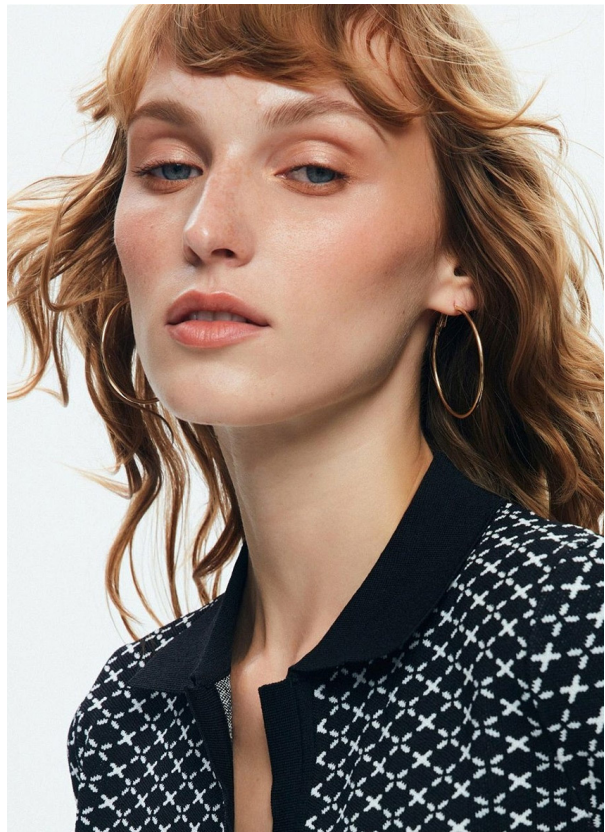

SCOUT

MODEL • AGENCY

ANHELINA R. MAIN

HEIGHT 179 cm BUST/WAIST/HIPS 84/60/90 cm JEANS 26/36 EYES blue HAIR strawberry blonde SHOES 40 LOCATION Barcelona ES

SCOUT

MODEL • AGENCY

ANHELINA R. MAIN

HEIGHT 179 cm BUST/WAIST/HIPS 84/60/90 cm JEANS 26/36 EYES blue HAIR strawberry blonde SHOES 40 LOCATION Barcelona ES

SCOUT

MODEL • AGENCY

ANHELINA R. MAIN

HEIGHT 179 cm BUST/WAIST/HIPS 84/60/90 cm JEANS 26/36 EYES blue HAIR strawberry blonde SHOES 40 LOCATION Barcelona ES

SCOUT

MODEL • AGENCY

ANGELINA R. MAIN

HEIGHT 179 cm BUST/WAIST/HIPS 84/60/90 cm JEANS 26/36 EYES blue HAIR strawberry blonde SHOES 40 LOCATION Barcelona ES

SCOUT

MODEL • AGENCY

ANHELINA R. ^{MAIN}

HEIGHT 179 cm BUST/WAIST/HIPS 84/60/90 cm JEANS 26/36 EYES blue HAIR strawberry blonde SHOES 40 LOCATION Barcelona ES