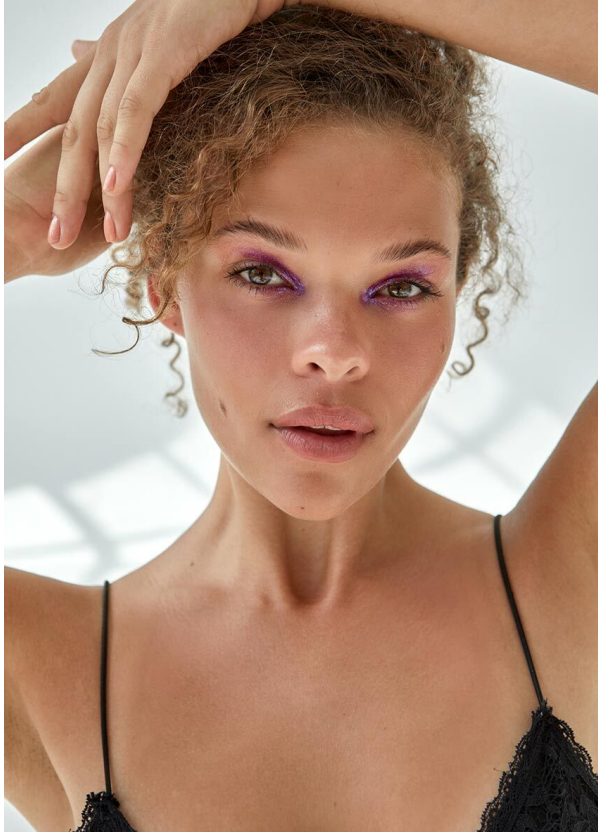

SCOUT

MODEL • AGENCY

ANINE S. +SIZE

HEIGHT 173 cm LINGERIE 85B BUST/WAIST/HIPS 98/70/100 cm SIZE 40 EYES green brown HAIR brown SHOES 40
LOCATION London UK

SCOUT

MODEL • AGENCY

ANINE S. +SIZE

HEIGHT 173 cm LINGERIE 85B BUST/WAIST/HIPS 98/70/100 cm SIZE 40 EYES green brown HAIR brown SHOES 40
LOCATION London UK