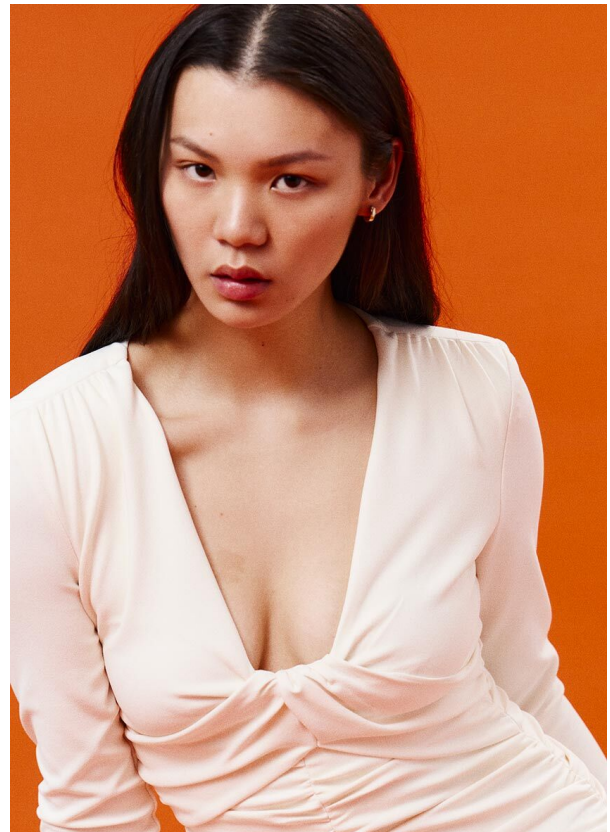

SCOUT

MODEL • AGENCY

ANNA C. +SIZE

HEIGHT 176 cm LINGERIE 75B BUST/WAIST/HIPS 90/75/100 cm SIZE 38/40 EYES brown HAIR black SHOES 41
LOCATION Hamburg DE

SCOUT

MODEL ● AGENCY

ANNA C. +SIZE

HEIGHT 176 cm LINGERIE 75B BUST/WAIST/HIPS 90/75/100 cm SIZE 38/40 EYES brown HAIR black SHOES 41
LOCATION Hamburg DE

SCOUT

MODEL • AGENCY

ANNA C. +SIZE

HEIGHT 176 cm LINGERIE 75B BUST/WAIST/HIPS 90/75/100 cm SIZE 38/40 EYES brown HAIR black SHOES 41
LOCATION Hamburg DE

SCOUT

MODEL • AGENCY

ANNA C. +SIZE

HEIGHT 176 cm LINGERIE 75B BUST/WAIST/HIPS 90/75/100 cm SIZE 38/40 EYES brown HAIR black SHOES 41
LOCATION Hamburg DE

SCOUT

MODEL • AGENCY

ANNA C. +SIZE

HEIGHT 176 cm LINGERIE 75B BUST/WAIST/HIPS 90/75/100 cm SIZE 38/40 EYES brown HAIR black SHOES 41
LOCATION Hamburg DE