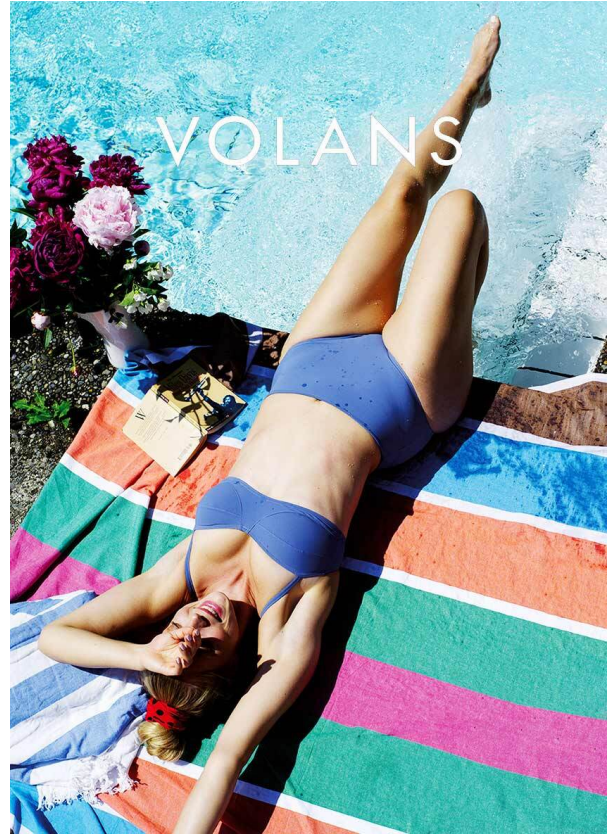

SCOUT

MODEL ● AGENCY

ANNOUC W. ^{+SIZE}

HEIGHT 174 cm BUST/WAIST/HIPS 89/64/102 cm EYES blue green HAIR blonde SHOES 38 LOCATION Zürich CH

SCOUT

MODEL • AGENCY

ANNOUC W. ^{+SIZE}

HEIGHT 174 cm BUST/WAIST/HIPS 89/64/102 cm EYES blue green HAIR blonde SHOES 38 LOCATION Zürich CH

19

SCOUT

MODEL • AGENCY

ANNOUC W. ^{+SIZE}

HEIGHT 174 cm BUST/WAIST/HIPS 89/64/102 cm EYES blue green HAIR blonde SHOES 38 LOCATION Zürich CH

SCOUT

MODEL • AGENCY

ANNOUC W. ^{+SIZE}

HEIGHT 174 cm BUST/WAIST/HIPS 89/64/102 cm EYES blue green HAIR blonde SHOES 38 LOCATION Zürich CH