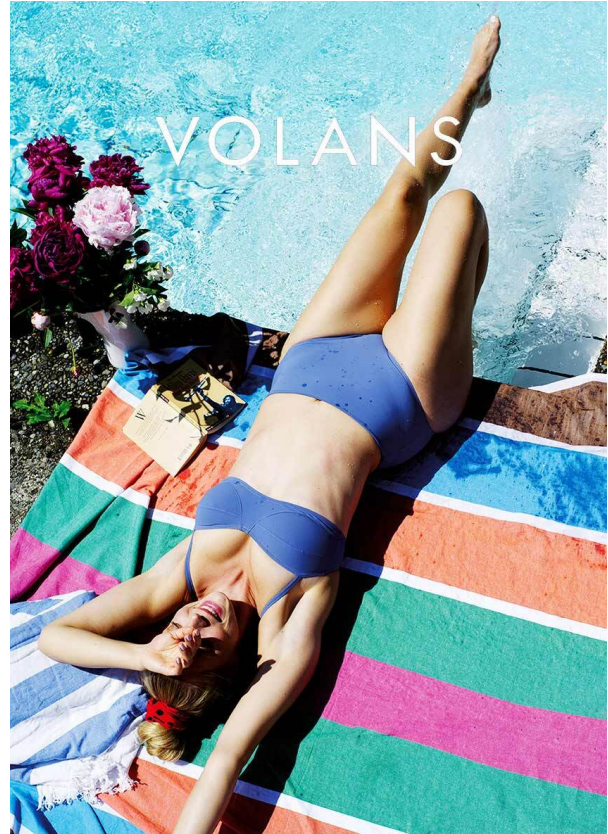

# SCOUT

MODEL • AGENCY

ANNOUC W. <sup>+SIZE</sup>

HEIGHT 174 cm BUST/WAIST/HIPS 89/64/102 cm EYES blue green HAIR blonde SHOES 38 LOCATION Zürich CH

# SCOUT

MODEL • AGENCY

ANNOUC W. <sup>+SIZE</sup>

HEIGHT 174 cm BUST/WAIST/HIPS 89/64/102 cm EYES blue green HAIR blonde SHOES 38 LOCATION Zürich CH

19

# SCOUT

MODEL • AGENCY

ANNOUC W. +SIZE

HEIGHT 174 cm BUST/WAIST/HIPS 89/64/102 cm EYES blue green HAIR blonde SHOES 38 LOCATION Zürich CH