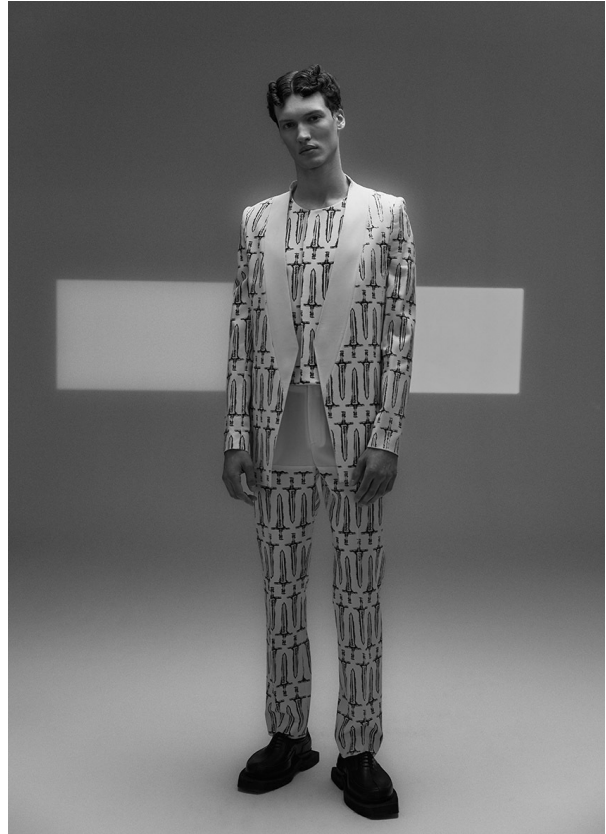

SCOUT

MODEL • AGENCY

ANTON K. MAIN

HEIGHT 186 cm BUST/WAIST/HIPS 94/76/91 cm JEANS 30/32 EYES grey HAIR brown SHOES 42 LOCATION Volograd RU

SCOUT

MODEL • AGENCY

ANTON K. ^{MAIN}

HEIGHT 186 cm BUST/WAIST/HIPS 94/76/91 cm JEANS 30/32 EYES grey HAIR brown SHOES 42 LOCATION Volograd RU

SCOUT

MODEL ● AGENCY

ANTON K. MAIN

HEIGHT 186 cm BUST/WAIST/HIPS 94/76/91 cm JEANS 30/32 EYES grey HAIR brown SHOES 42 LOCATION Volograd RU

SCOUT

MODEL • AGENCY

ANTON K. MAIN

HEIGHT 186 cm BUST/WAIST/HIPS 94/76/91 cm JEANS 30/32 EYES grey HAIR brown SHOES 42 LOCATION Volograd RU

SCOUT

MODEL ● AGENCY

ANTON K. MAIN

HEIGHT 186 cm BUST/WAIST/HIPS 94/76/91 cm JEANS 30/32 EYES grey HAIR brown SHOES 42 LOCATION Volgograd RU

SCOUT

MODEL ● AGENCY

ANTON K. MAIN

HEIGHT 186 cm BUST/WAIST/HIPS 94/76/91 cm JEANS 30/32 EYES grey HAIR brown SHOES 42 LOCATION Volograd RU