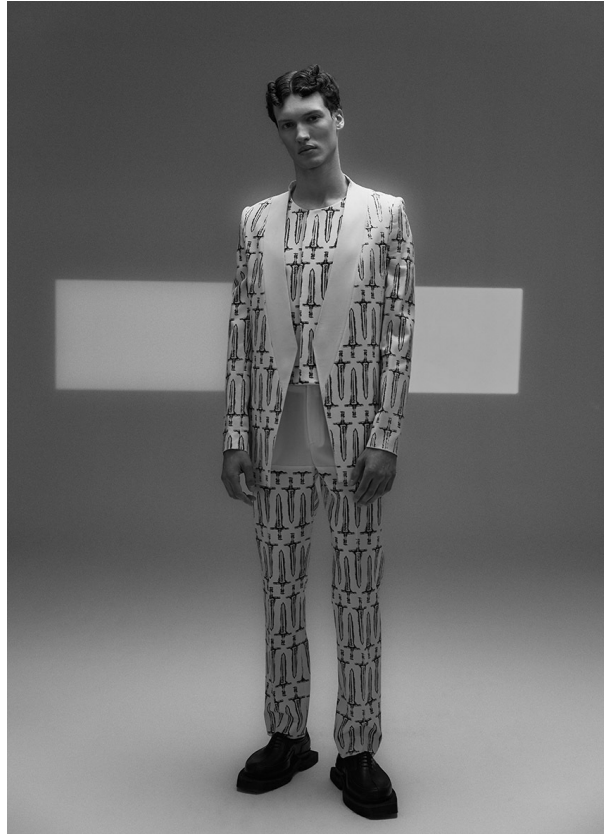

# SCOUT

MODEL • AGENCY

ANTON K. MAIN

HEIGHT 186 cm BUST/WAIST/HIPS 94/76/91 cm JEANS 30/32 EYES grey HAIR brown SHOES 42 LOCATION Volograd RU

# SCOUT

MODEL • AGENCY

ANTON K. <sup>MAIN</sup>

HEIGHT 186 cm BUST/WAIST/HIPS 94/76/91 cm JEANS 30/32 EYES grey HAIR brown SHOES 42 LOCATION Volograd RU

# SCOUT

MODEL ● AGENCY

ANTON K. MAIN

HEIGHT 186 cm BUST/WAIST/HIPS 94/76/91 cm JEANS 30/32 EYES grey HAIR brown SHOES 42 LOCATION Volograd RU