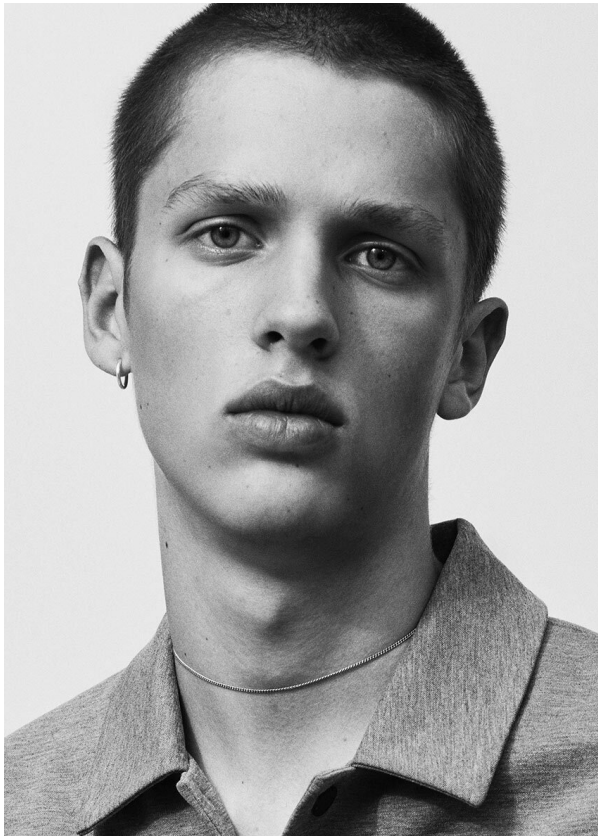

SCOUT

MODEL • AGENCY

ANTON T. MAIN

HEIGHT 186 cm BUST/WAIST/HIPS 90/74/92 cm EYES blue green HAIR blonde SHOES 45 LOCATION OUT

SCOUT

MODEL • AGENCY

ANTON T. MAIN

HEIGHT 186 cm BUST/WAIST/HIPS 90/74/92 cm EYES blue green HAIR blonde SHOES 45 LOCATION OUT