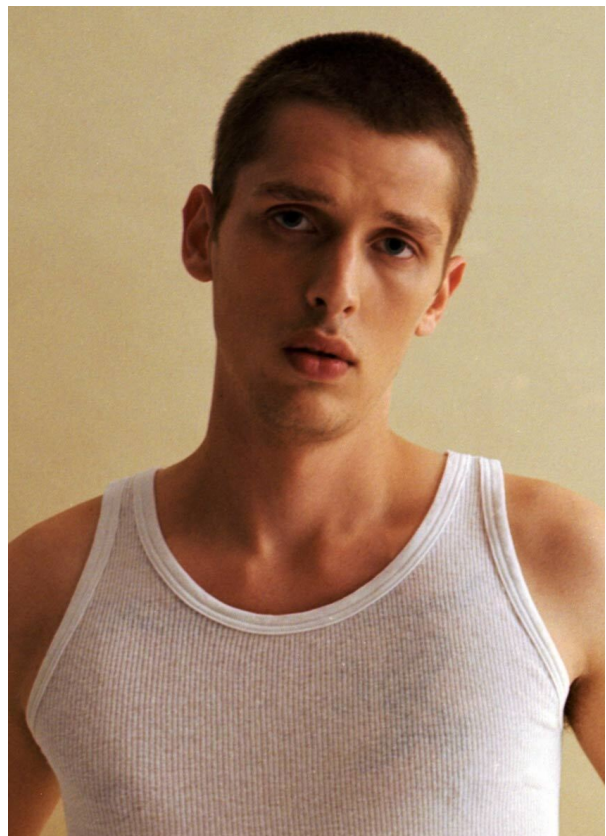

SCOUT

MODEL • AGENCY

ANTON T. MAIN

HEIGHT 186 cm BUST/WAIST/HIPS 90/74/92 cm EYES blue green HAIR blonde SHOES 45 LOCATION OUT

SCOUT

MODEL • AGENCY

ANTON T. MAIN

HEIGHT 186 cm BUST/WAIST/HIPS 90/74/92 cm EYES blue green HAIR blonde SHOES 45 LOCATION OUT