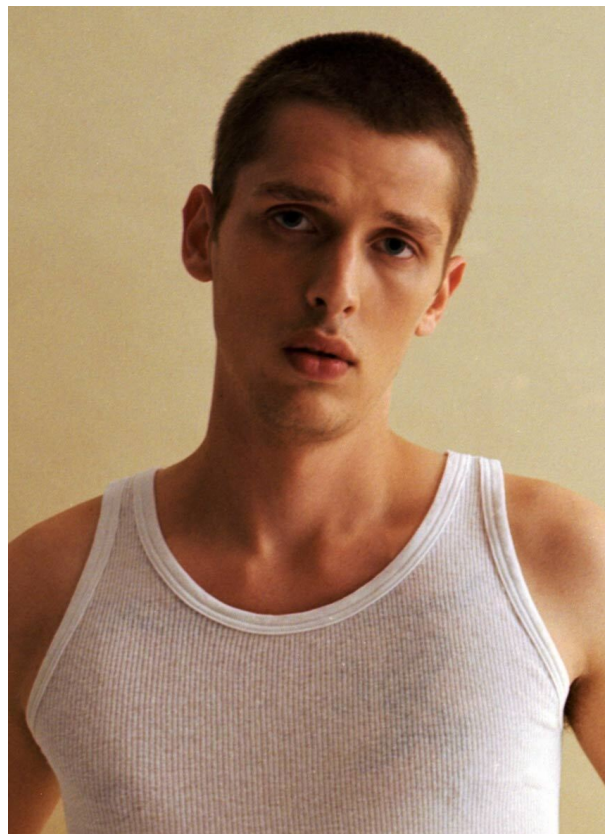

SCOUT

MODEL • AGENCY

ANTON T. MAIN

HEIGHT 186 cm BUST/WAIST/HIPS 90/74/92 cm EYES blue green HAIR blonde SHOES 45 LOCATION OUT

SCOUT

MODEL • AGENCY

ANTON T. MAIN

HEIGHT 186 cm BUST/WAIST/HIPS 90/74/92 cm EYES blue green HAIR blonde SHOES 45 LOCATION OUT