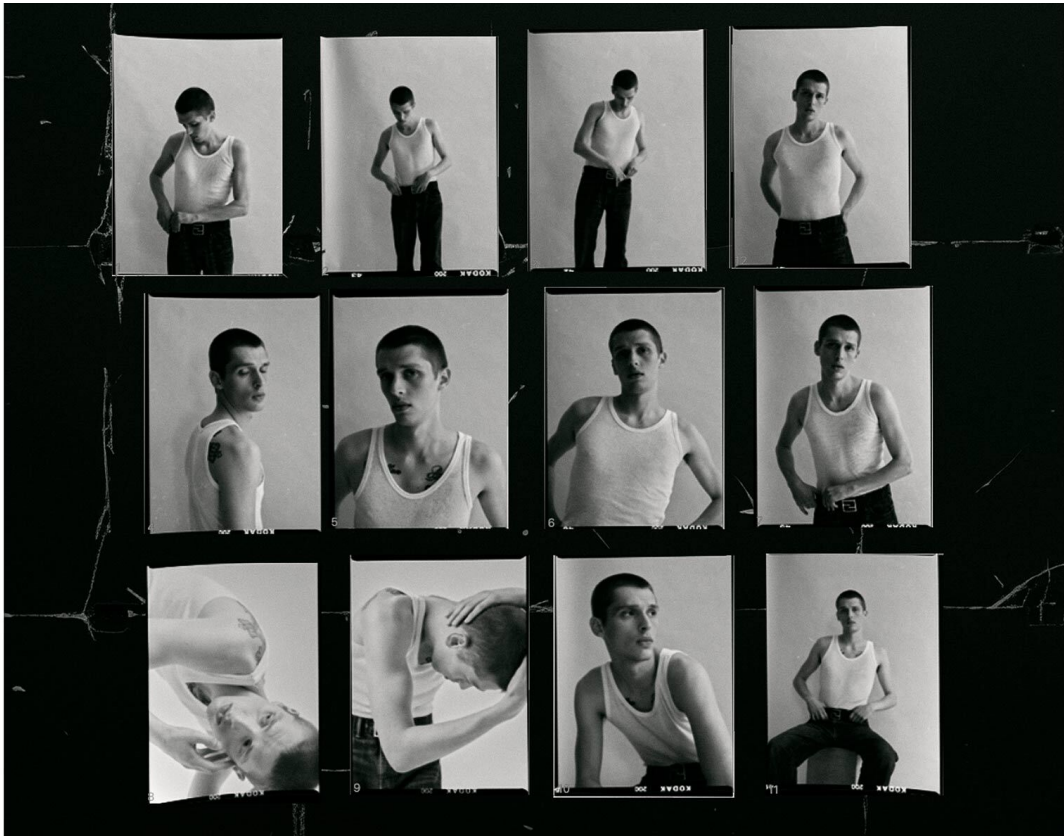

SCOUT

MODEL • AGENCY

ANTON T. MAIN

HEIGHT 186 cm BUST/WAIST/HIPS 90/74/92 cm EYES blue green HAIR blonde SHOES 45 LOCATION OUT

SCOUT

MODEL • AGENCY

ANTON T. MAIN

HEIGHT 186 cm BUST/WAIST/HIPS 90/74/92 cm EYES blue green HAIR blonde SHOES 45 LOCATION OUT