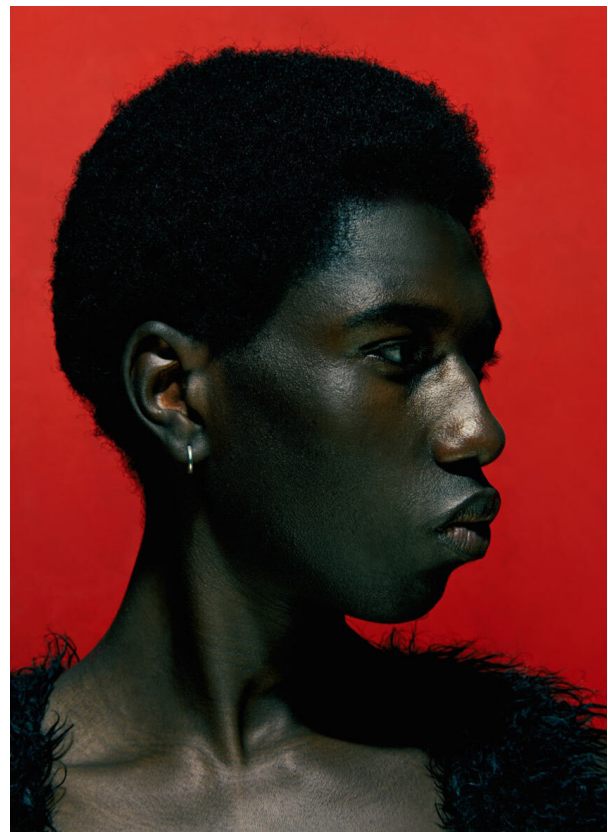

SCOUT

MODEL • AGENCY

ASSAN S. IN TOWN

HEIGHT 183 cm BUST/WAIST/HIPS 80/64/91 cm JEANS 29/32 EYES dark brown HAIR black SHOES 44 LOCATION Zürich CH

SCOUT

MODEL • AGENCY

ASSAN S. IN TOWN

HEIGHT 183 cm BUST/WAIST/HIPS 80/64/91 cm JEANS 29/32 EYES dark brown HAIR black SHOES 44 LOCATION Zürich CH

SCOUT

MODEL • AGENCY

ASSAN S. IN TOWN

HEIGHT 183 cm BUST/WAIST/HIPS 80/64/91 cm JEANS 29/32 EYES dark brown HAIR black SHOES 44 LOCATION Zürich
CH