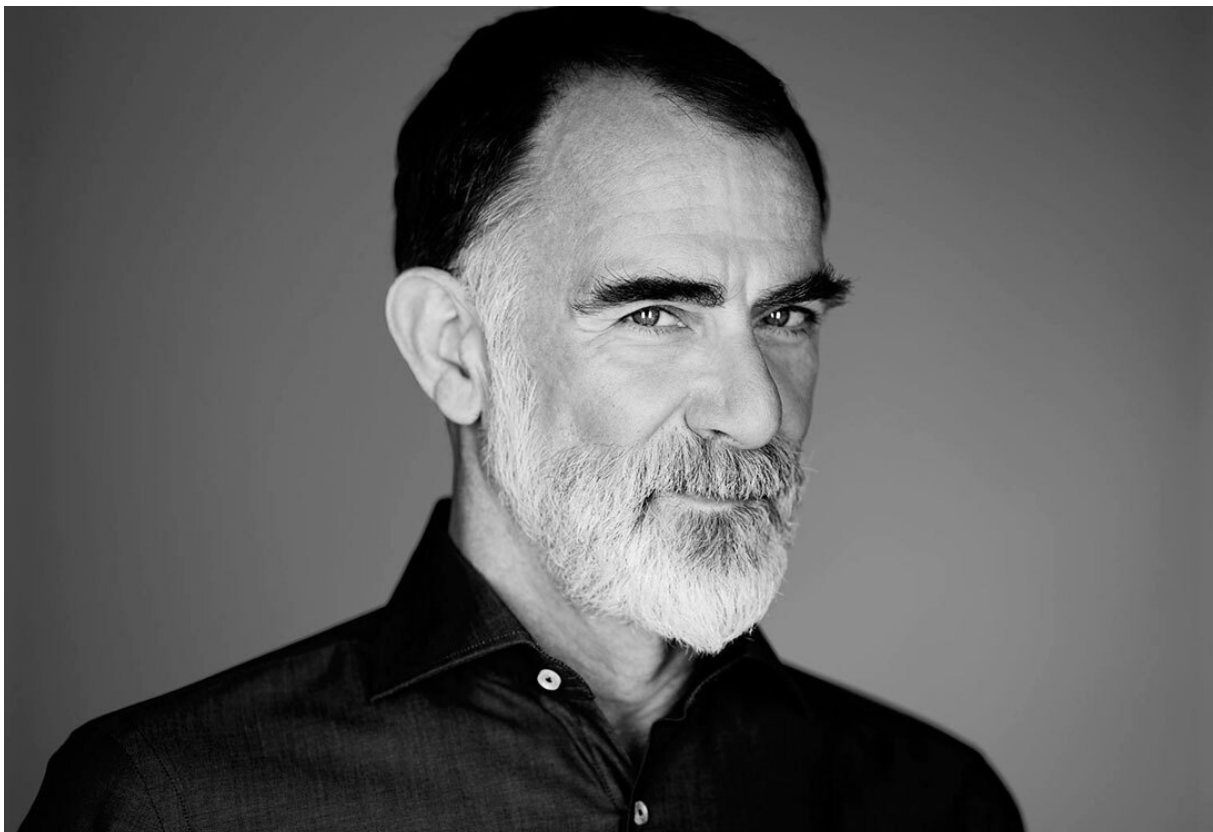

SCOUT

MODEL • AGENCY

BENJAMIN G. SILVER

HEIGHT 183 cm BUST/WAIST/HIPS 105/93/103 cm EYES blue-green-brown HAIR salt and pepper SHOES 43 LOCATION Amsterdam NL

SCOUT

BENJAMIN G. SILVER

MODEL • AGENCY

HEIGHT 183 cm BUST/WAIST/HIPS 105/93/103 cm EYES blue-green-brown HAIR salt and pepper SHOES 43 LOCATION Amsterdam NL

SCOUT

MODEL ● AGENCY

BENJAMIN G. SILVER

HEIGHT 183 cm BUST/WAIST/HIPS 105/93/103 cm EYES blue-green-brown HAIR salt and pepper SHOES 43 LOCATION Amsterdam NL

SCOUT

MODEL • AGENCY

BENJAMIN G. SILVER

HEIGHT 183 cm BUST/WAIST/HIPS 105/93/103 cm EYES blue-green-brown HAIR salt and pepper SHOES 43 LOCATION Amsterdam NL

SCOUT

BENJAMIN G. SILVER

MODEL • AGENCY

HEIGHT 183 cm BUST/WAIST/HIPS 105/93/103 cm EYES blue-green-brown HAIR salt and pepper SHOES 43 LOCATION Amsterdam NL

SCOUT

BENJAMIN G. SILVER

MODEL • AGENCY

HEIGHT 183 cm BUST/WAIST/HIPS 105/93/103 cm EYES blue-green-brown HAIR salt and pepper SHOES 43 LOCATION Amsterdam NL