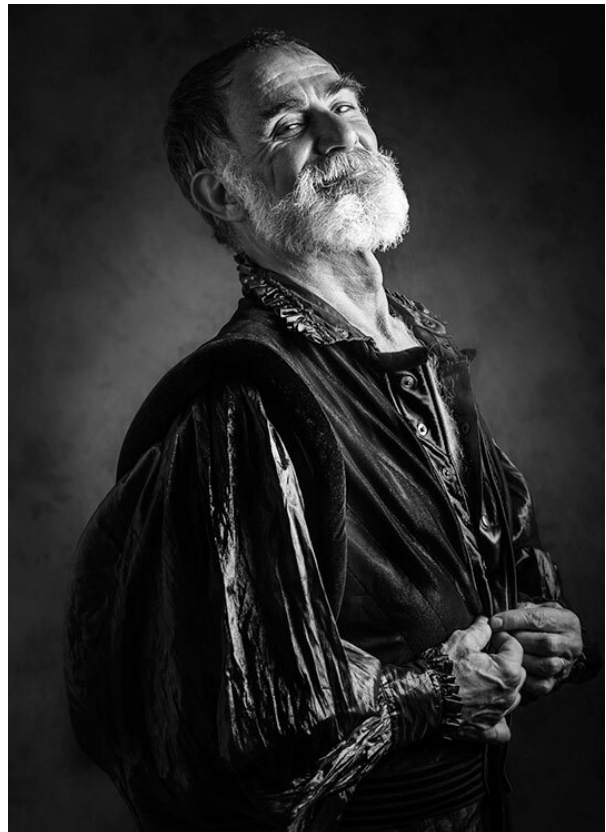

SCOUT

MODEL • AGENCY

BENJAMIN G. SILVER

HEIGHT 183 cm BUST/WAIST/HIPS 105/93/103 cm EYES blue-green-brown HAIR salt and pepper SHOES 43 LOCATION Amsterdam NL

SCOUT

BENJAMIN G. SILVER

MODEL • AGENCY

HEIGHT 183 cm BUST/WAIST/HIPS 105/93/103 cm EYES blue-green-brown HAIR salt and pepper SHOES 43 LOCATION Amsterdam NL

SCOUT

MODEL ● AGENCY

BENJAMIN G. SILVER

HEIGHT 183 cm BUST/WAIST/HIPS 105/93/103 cm EYES blue-green-brown HAIR salt and pepper SHOES 43 LOCATION Amsterdam NL

SCOUT

MODEL • AGENCY

BENJAMIN G. SILVER

HEIGHT 183 cm BUST/WAIST/HIPS 105/93/103 cm EYES blue-green-brown HAIR salt and pepper SHOES 43 LOCATION Amsterdam NL