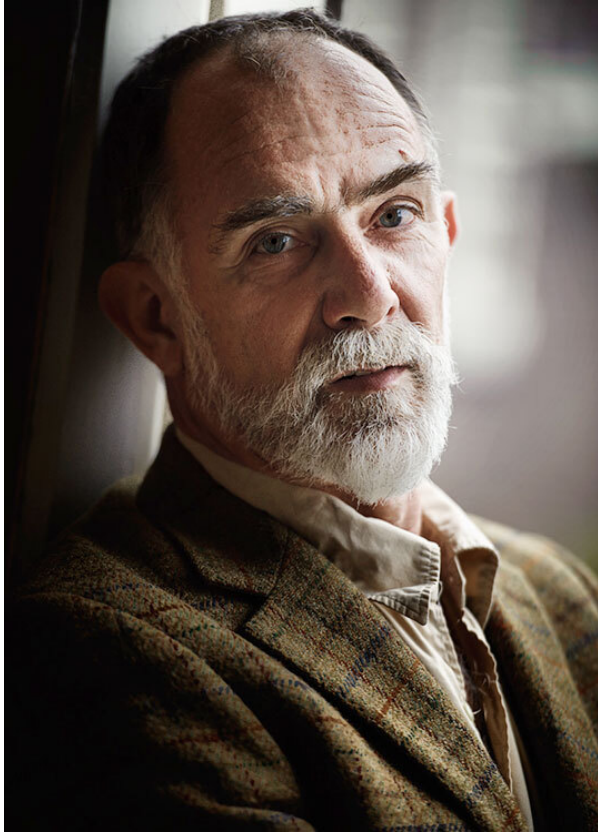

SCOUT

MODEL • AGENCY

BENJAMIN G. SILVER

HEIGHT 183 cm BUST/WAIST/HIPS 105/93/103 cm EYES blue-green-brown HAIR salt and pepper SHOES 43 LOCATION Amsterdam NL

SCOUT

BENJAMIN G. SILVER

MODEL • AGENCY

HEIGHT 183 cm BUST/WAIST/HIPS 105/93/103 cm EYES blue-green-brown HAIR salt and pepper SHOES 43 LOCATION Amsterdam NL

SCOUT

MODEL ● AGENCY

BENJAMIN G. SILVER

HEIGHT 183 cm BUST/WAIST/HIPS 105/93/103 cm EYES blue-green-brown HAIR salt and pepper SHOES 43 LOCATION Amsterdam NL

SCOUT

MODEL • AGENCY

BENJAMIN G. SILVER

HEIGHT 183 cm BUST/WAIST/HIPS 105/93/103 cm EYES blue-green-brown HAIR salt and pepper SHOES 43 LOCATION Amsterdam NL

SCOUT

BENJAMIN G. SILVER

MODEL • AGENCY

HEIGHT 183 cm BUST/WAIST/HIPS 105/93/103 cm EYES blue-green-brown HAIR salt and pepper SHOES 43 LOCATION Amsterdam NL

SCOUT

BENJAMIN G. SILVER

MODEL • AGENCY

HEIGHT 183 cm BUST/WAIST/HIPS 105/93/103 cm EYES blue-green-brown HAIR salt and pepper SHOES 43 LOCATION Amsterdam NL