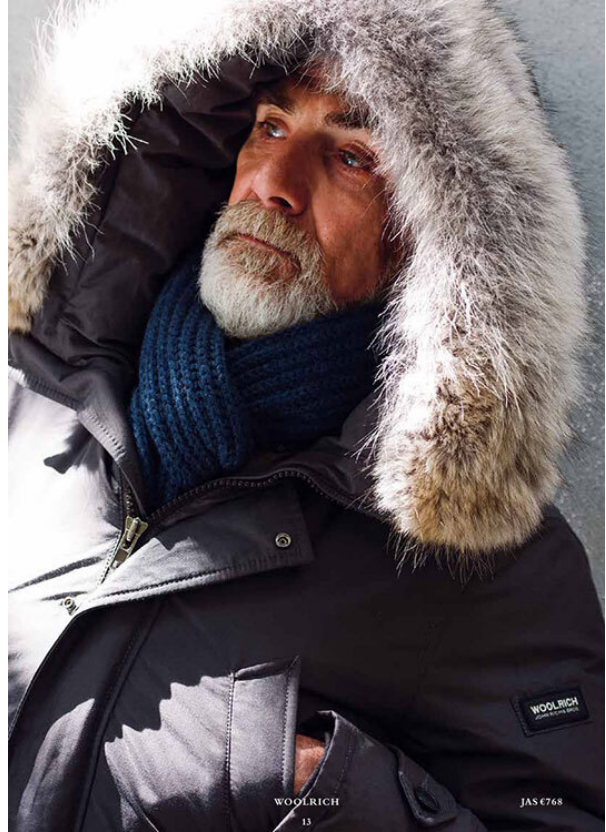

SCOUT

MODEL • AGENCY

BENJAMIN G. SILVER

HEIGHT 183 cm BUST/WAIST/HIPS 105/93/103 cm EYES blue-green-brown HAIR salt and pepper SHOES 43 LOCATION Amsterdam NL

SCOUT

BENJAMIN G. SILVER

MODEL • AGENCY

HEIGHT 183 cm BUST/WAIST/HIPS 105/93/103 cm EYES blue-green-brown HAIR salt and pepper SHOES 43 LOCATION Amsterdam NL

SCOUT

MODEL ● AGENCY

BENJAMIN G. SILVER

HEIGHT 183 cm BUST/WAIST/HIPS 105/93/103 cm EYES blue-green-brown HAIR salt and pepper SHOES 43 LOCATION Amsterdam NL

SCOUT

MODEL • AGENCY

BENJAMIN G. SILVER

HEIGHT 183 cm BUST/WAIST/HIPS 105/93/103 cm EYES blue-green-brown HAIR salt and pepper SHOES 43 LOCATION Amsterdam NL