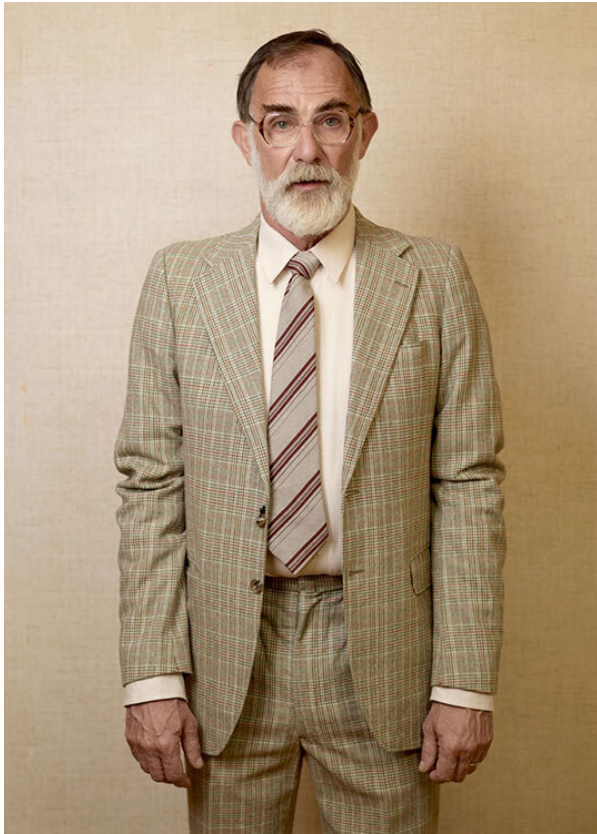

SCOUT

MODEL • AGENCY

BENJAMIN G. SILVER

HEIGHT 183 cm BUST/WAIST/HIPS 105/93/103 cm EYES blue-green-brown HAIR salt and pepper SHOES 43 LOCATION Amsterdam NL

SCOUT

BENJAMIN G. SILVER

MODEL • AGENCY

HEIGHT 183 cm BUST/WAIST/HIPS 105/93/103 cm EYES blue-green-brown HAIR salt and pepper SHOES 43 LOCATION Amsterdam NL

SCOUT

MODEL ● AGENCY

BENJAMIN G. SILVER

HEIGHT 183 cm BUST/WAIST/HIPS 105/93/103 cm EYES blue-green-brown HAIR salt and pepper SHOES 43 LOCATION Amsterdam NL

SCOUT

MODEL • AGENCY

BENJAMIN G. SILVER

HEIGHT 183 cm BUST/WAIST/HIPS 105/93/103 cm EYES blue-green-brown HAIR salt and pepper SHOES 43 LOCATION Amsterdam NL