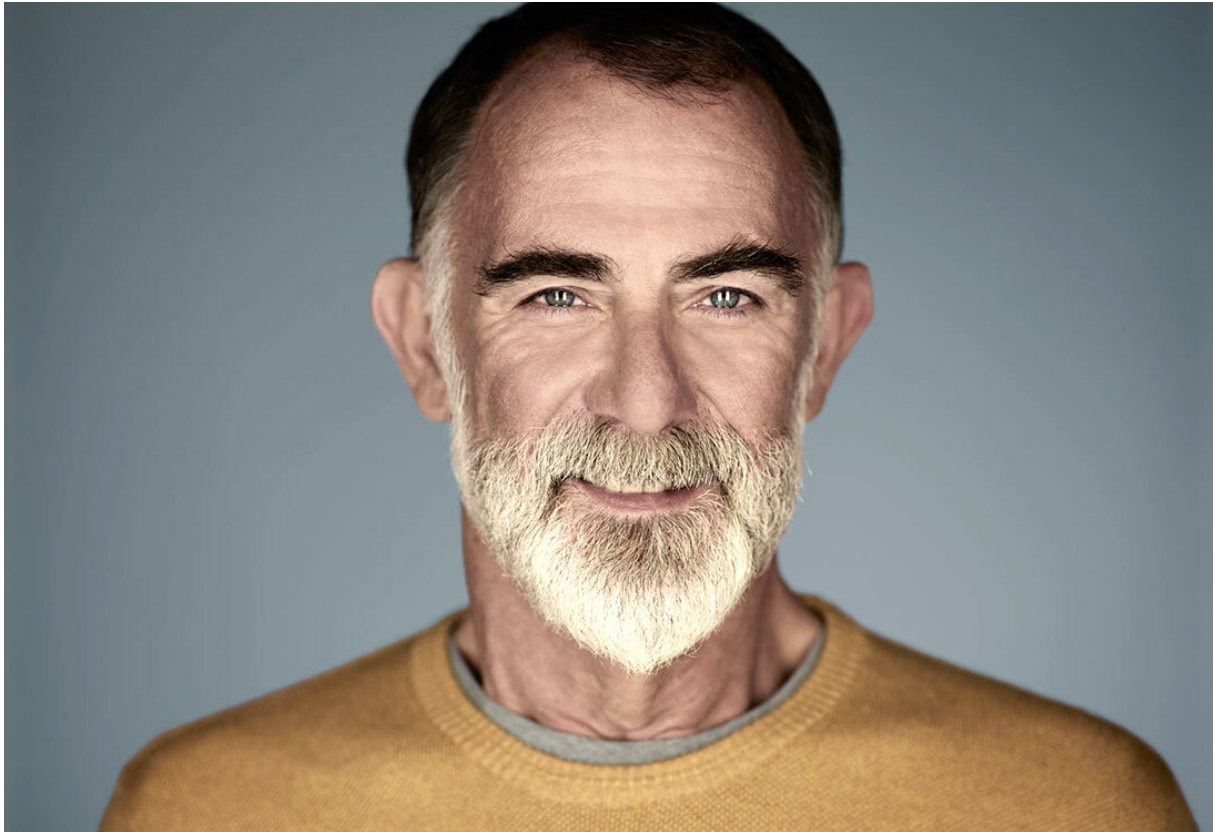

SCOUT

MODEL • AGENCY

BENJAMIN G. SILVER

HEIGHT 183 cm BUST/WAIST/HIPS 105/93/103 cm EYES blue-green-brown HAIR salt and pepper SHOES 43 LOCATION Amsterdam NL

SCOUT

BENJAMIN G. SILVER

MODEL • AGENCY

HEIGHT 183 cm BUST/WAIST/HIPS 105/93/103 cm EYES blue-green-brown HAIR salt and pepper SHOES 43 LOCATION Amsterdam NL

SCOUT

MODEL ● AGENCY

BENJAMIN G. SILVER

HEIGHT 183 cm BUST/WAIST/HIPS 105/93/103 cm EYES blue-green-brown HAIR salt and pepper SHOES 43 LOCATION Amsterdam NL

SCOUT

MODEL • AGENCY

BENJAMIN G. SILVER

HEIGHT 183 cm BUST/WAIST/HIPS 105/93/103 cm EYES blue-green-brown HAIR salt and pepper SHOES 43 LOCATION Amsterdam NL

SCOUT

BENJAMIN G. SILVER

MODEL • AGENCY

HEIGHT 183 cm BUST/WAIST/HIPS 105/93/103 cm EYES blue-green-brown HAIR salt and pepper SHOES 43 LOCATION Amsterdam NL

SCOUT

BENJAMIN G. SILVER

MODEL • AGENCY

HEIGHT 183 cm BUST/WAIST/HIPS 105/93/103 cm EYES blue-green-brown HAIR salt and pepper SHOES 43 LOCATION Amsterdam NL