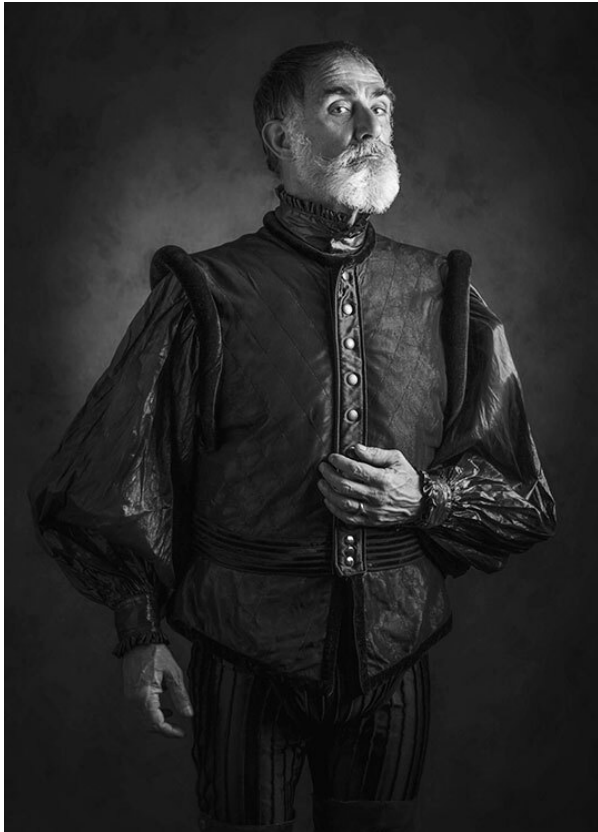

SCOUT

MODEL • AGENCY

BENJAMIN G. SILVER

HEIGHT 183 cm BUST/WAIST/HIPS 105/93/103 cm EYES blue-green-brown HAIR salt and pepper SHOES 43 LOCATION Amsterdam NL

SCOUT

BENJAMIN G. SILVER

MODEL • AGENCY

HEIGHT 183 cm BUST/WAIST/HIPS 105/93/103 cm EYES blue-green-brown HAIR salt and pepper SHOES 43 LOCATION Amsterdam NL

SCOUT

MODEL ● AGENCY

BENJAMIN G. SILVER

HEIGHT 183 cm BUST/WAIST/HIPS 105/93/103 cm EYES blue-green-brown HAIR salt and pepper SHOES 43 LOCATION Amsterdam NL

SCOUT

MODEL • AGENCY

BENJAMIN G. SILVER

HEIGHT 183 cm BUST/WAIST/HIPS 105/93/103 cm EYES blue-green-brown HAIR salt and pepper SHOES 43 LOCATION Amsterdam NL

SCOUT

BENJAMIN G. SILVER

MODEL • AGENCY

HEIGHT 183 cm BUST/WAIST/HIPS 105/93/103 cm EYES blue-green-brown HAIR salt and pepper SHOES 43 LOCATION Amsterdam NL

SCOUT

BENJAMIN G. SILVER

MODEL • AGENCY

HEIGHT 183 cm BUST/WAIST/HIPS 105/93/103 cm EYES blue-green-brown HAIR salt and pepper SHOES 43 LOCATION Amsterdam NL