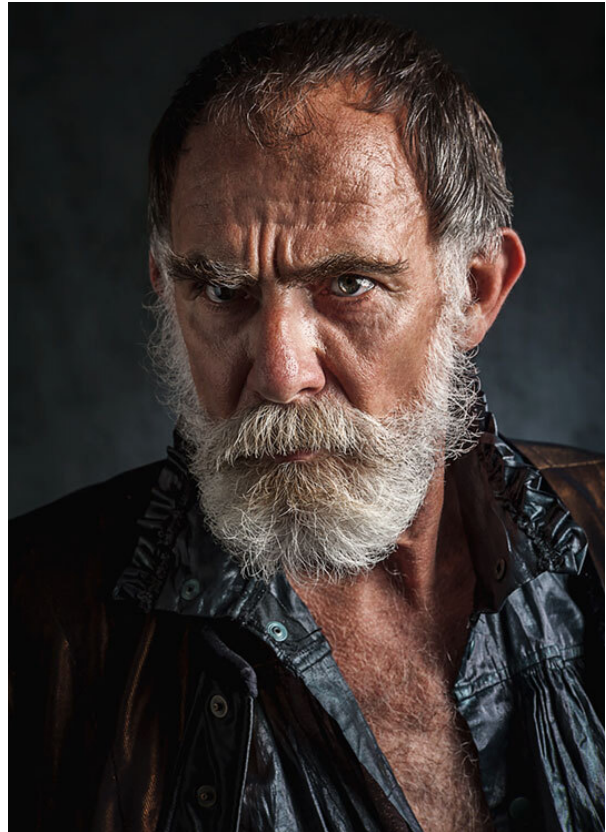

SCOUT

BENJAMIN G. SILVER

MODEL • AGENCY

HEIGHT 183 cm BUST/WAIST/HIPS 105/93/103 cm EYES blue-green-brown HAIR salt and pepper SHOES 43 LOCATION Amsterdam NL