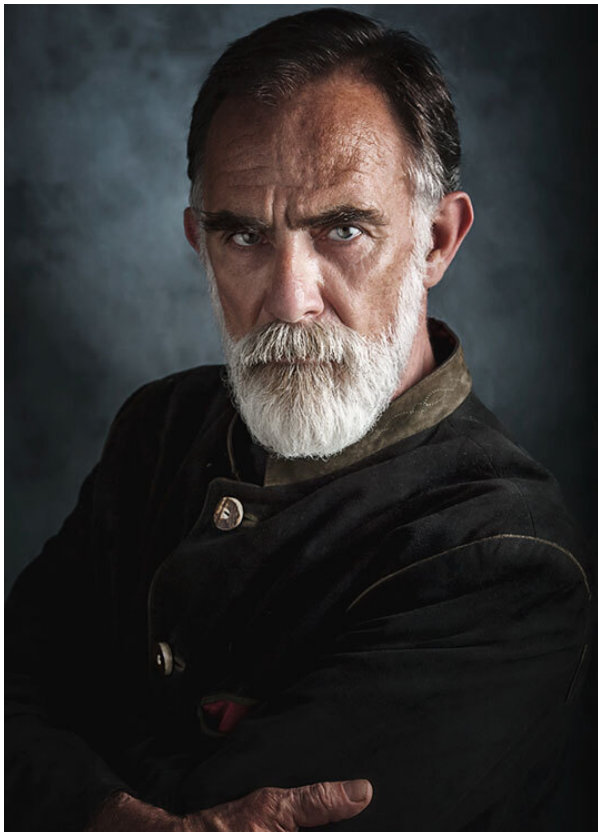

SCOUT

MODEL • AGENCY

BENJAMIN G. SILVER

HEIGHT 183 cm BUST/WAIST/HIPS 105/93/103 cm EYES blue-green-brown HAIR salt and pepper SHOES 43 LOCATION Amsterdam NL

SCOUT

BENJAMIN G. SILVER

MODEL • AGENCY

HEIGHT 183 cm BUST/WAIST/HIPS 105/93/103 cm EYES blue-green-brown HAIR salt and pepper SHOES 43 LOCATION Amsterdam NL

SCOUT

MODEL ● AGENCY

BENJAMIN G. SILVER

HEIGHT 183 cm BUST/WAIST/HIPS 105/93/103 cm EYES blue-green-brown HAIR salt and pepper SHOES 43 LOCATION Amsterdam NL

SCOUT

MODEL • AGENCY

BENJAMIN G. SILVER

HEIGHT 183 cm BUST/WAIST/HIPS 105/93/103 cm EYES blue-green-brown HAIR salt and pepper SHOES 43 LOCATION Amsterdam NL