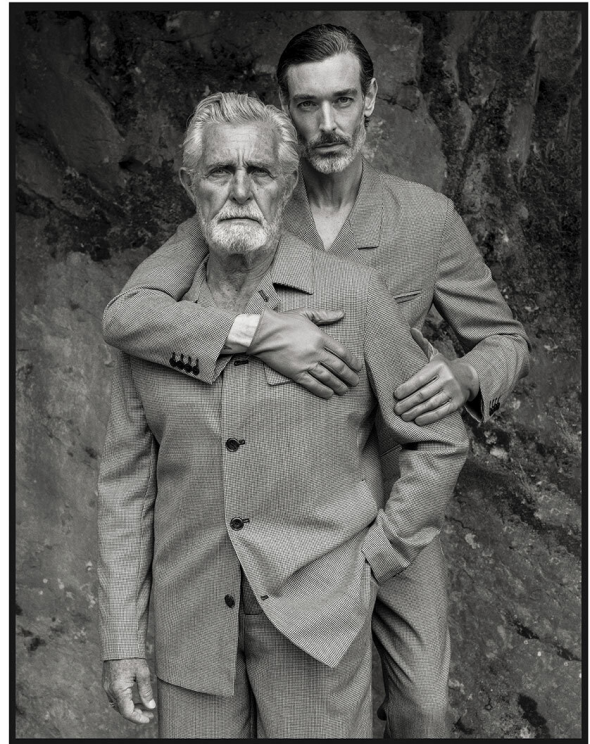

SCOUT

MODEL ● AGENCY

BERNARD F. SILVER

HEIGHT 185 cm BUST/WAIST/HIPS 104/84/102 cm EYES blue HAIR salt & pepper SHOES 42 LOCATION Bordeaux FR

SCOUT

MODEL ● AGENCY

BERNARD F. SILVER

HEIGHT 185 cm BUST/WAIST/HIPS 104/84/102 cm EYES blue HAIR salt & pepper SHOES 42 LOCATION Bordeaux FR

SCOUT

BERNARD F. SILVER

MODEL ● AGENCY

HEIGHT 185 cm BUST/WAIST/HIPS 104/84/102 cm EYES blue HAIR salt & pepper SHOES 42 LOCATION Bordeaux FR

SCOUT

MODEL • AGENCY

BERNARD F. SILVER

HEIGHT 185 cm BUST/WAIST/HIPS 104/84/102 cm EYES blue HAIR salt & pepper SHOES 42 LOCATION Bordeaux FR

SCOUT

MODEL • AGENCY

BERNARD F. SILVER

HEIGHT 185 cm BUST/WAIST/HIPS 104/84/102 cm EYES blue HAIR salt & pepper SHOES 42 LOCATION Bordeaux FR

SCOUT

MODEL ● AGENCY

BERNARD F. SILVER

HEIGHT 185 cm BUST/WAIST/HIPS 104/84/102 cm EYES blue HAIR salt & pepper SHOES 42 LOCATION Bordeaux FR

SCOUT

MODEL • AGENCY

BERNARD F. SILVER

HEIGHT 185 cm BUST/WAIST/HIPS 104/84/102 cm EYES blue HAIR salt & pepper SHOES 42 LOCATION Bordeaux FR