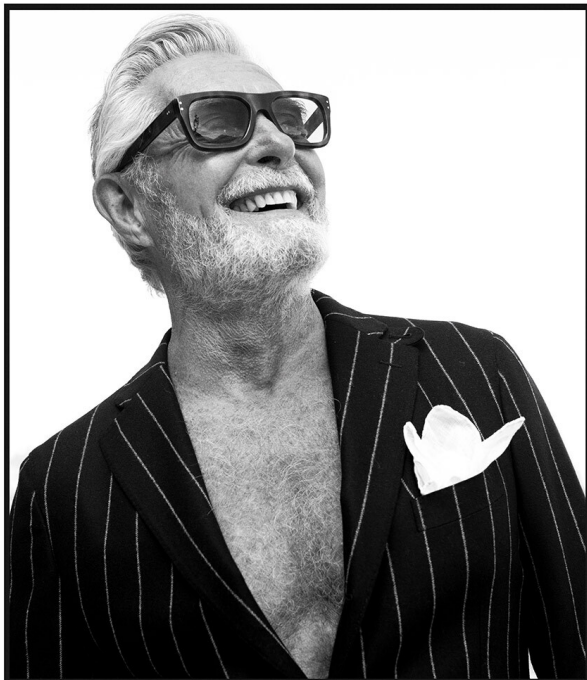

SCOUT

MODEL ● AGENCY

BERNARD F. SILVER

HEIGHT 185 cm BUST/WAIST/HIPS 104/84/102 cm EYES blue HAIR salt & pepper SHOES 42 LOCATION Bordeaux FR

SCOUT

MODEL ● AGENCY

BERNARD F. SILVER

HEIGHT 185 cm BUST/WAIST/HIPS 104/84/102 cm EYES blue HAIR salt & pepper SHOES 42 LOCATION Bordeaux FR

SCOUT

BERNARD F. SILVER

MODEL ● AGENCY

HEIGHT 185 cm BUST/WAIST/HIPS 104/84/102 cm EYES blue HAIR salt & pepper SHOES 42 LOCATION Bordeaux FR

SCOUT

MODEL • AGENCY

BERNARD F. SILVER

HEIGHT 185 cm BUST/WAIST/HIPS 104/84/102 cm EYES blue HAIR salt & pepper SHOES 42 LOCATION Bordeaux FR

SCOUT

MODEL • AGENCY

BERNARD F. SILVER

HEIGHT 185 cm BUST/WAIST/HIPS 104/84/102 cm EYES blue HAIR salt & pepper SHOES 42 LOCATION Bordeaux FR

SCOUT

MODEL ● AGENCY

BERNARD F. SILVER

HEIGHT 185 cm BUST/WAIST/HIPS 104/84/102 cm EYES blue HAIR salt & pepper SHOES 42 LOCATION Bordeaux FR

SCOUT

MODEL • AGENCY

BERNARD F. SILVER

HEIGHT 185 cm BUST/WAIST/HIPS 104/84/102 cm EYES blue HAIR salt & pepper SHOES 42 LOCATION Bordeaux FR