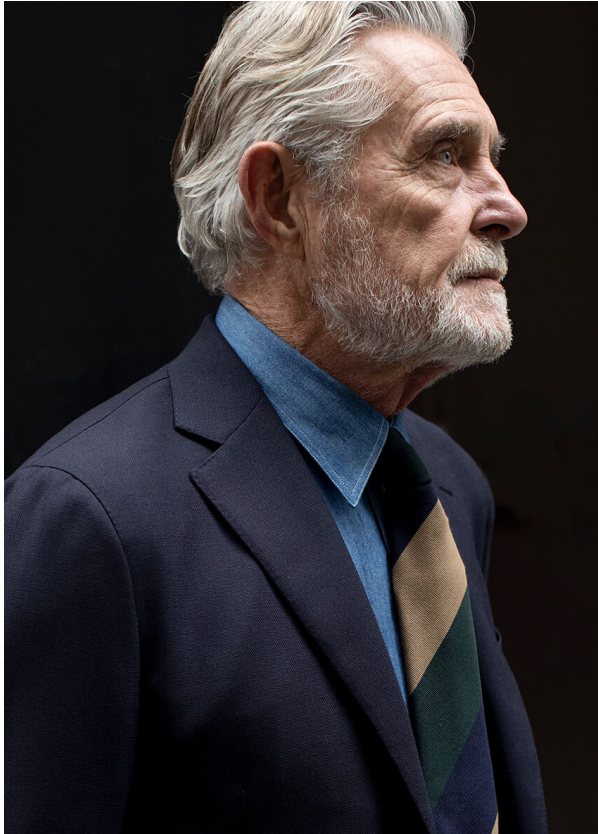

SCOUT

MODEL ● AGENCY

BERNARD F. SILVER

HEIGHT 185 cm BUST/WAIST/HIPS 104/84/102 cm EYES blue HAIR salt & pepper SHOES 42 LOCATION Bordeaux FR

SCOUT

MODEL ● AGENCY

BERNARD F. SILVER

HEIGHT 185 cm BUST/WAIST/HIPS 104/84/102 cm EYES blue HAIR salt & pepper SHOES 42 LOCATION Bordeaux FR

SCOUT

BERNARD F. SILVER

MODEL ● AGENCY

HEIGHT 185 cm BUST/WAIST/HIPS 104/84/102 cm EYES blue HAIR salt & pepper SHOES 42 LOCATION Bordeaux FR

SCOUT

MODEL • AGENCY

BERNARD F. SILVER

HEIGHT 185 cm BUST/WAIST/HIPS 104/84/102 cm EYES blue HAIR salt & pepper SHOES 42 LOCATION Bordeaux FR

SCOUT

MODEL • AGENCY

BERNARD F. SILVER

HEIGHT 185 cm BUST/WAIST/HIPS 104/84/102 cm EYES blue HAIR salt & pepper SHOES 42 LOCATION Bordeaux FR

SCOUT

MODEL ● AGENCY

BERNARD F. SILVER

HEIGHT 185 cm BUST/WAIST/HIPS 104/84/102 cm EYES blue HAIR salt & pepper SHOES 42 LOCATION Bordeaux FR

SCOUT

MODEL • AGENCY

BERNARD F. SILVER

HEIGHT 185 cm BUST/WAIST/HIPS 104/84/102 cm EYES blue HAIR salt & pepper SHOES 42 LOCATION Bordeaux FR