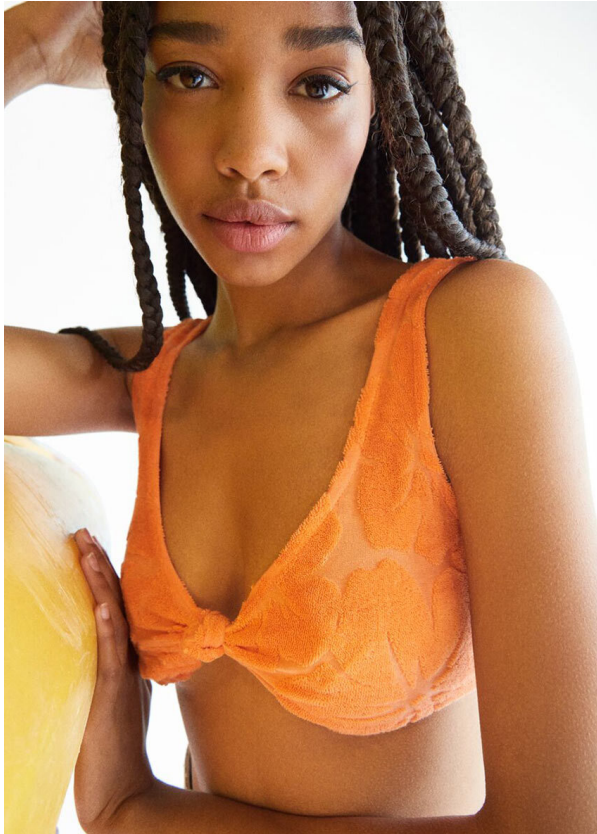

SCOUT

MODEL • AGENCY

BRANDY E. COMMERCIAL

HEIGHT 178 cm LINGERIE 85C BUST/WAIST/HIPS 85/62/90 cm EYES brown HAIR black SHOES 40.5 LOCATION Paris FR