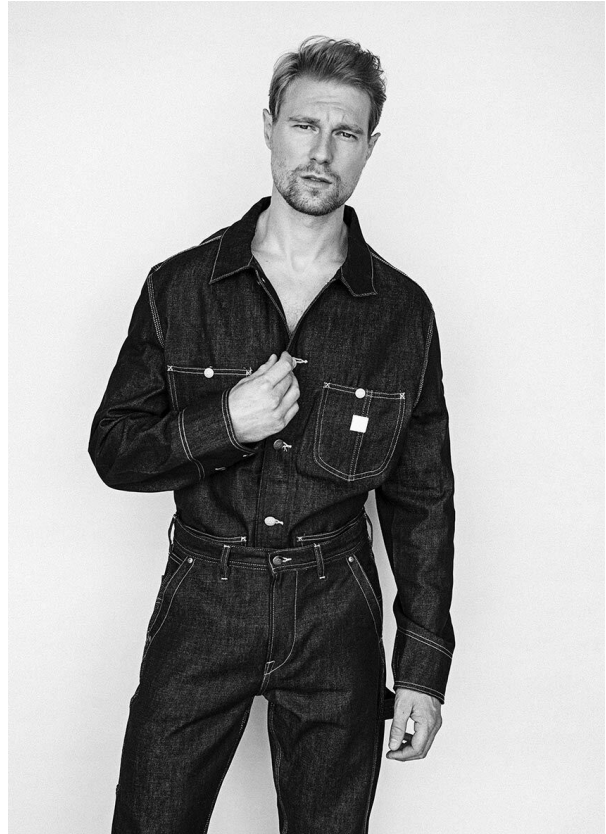

SCOUT

MODEL • AGENCY

CHRISTIAN BE. 30 PLUS

HEIGHT 184 cm BUST/WAIST/HIPS 103/76/95 cm EYES blue HAIR blonde SHOES 44 LOCATION München DE

SCOUT

MODEL • AGENCY

CHRISTIAN BE. 30 PLUS

HEIGHT 184 cm BUST/WAIST/HIPS 103/76/95 cm EYES blue HAIR blonde SHOES 44 LOCATION München DE