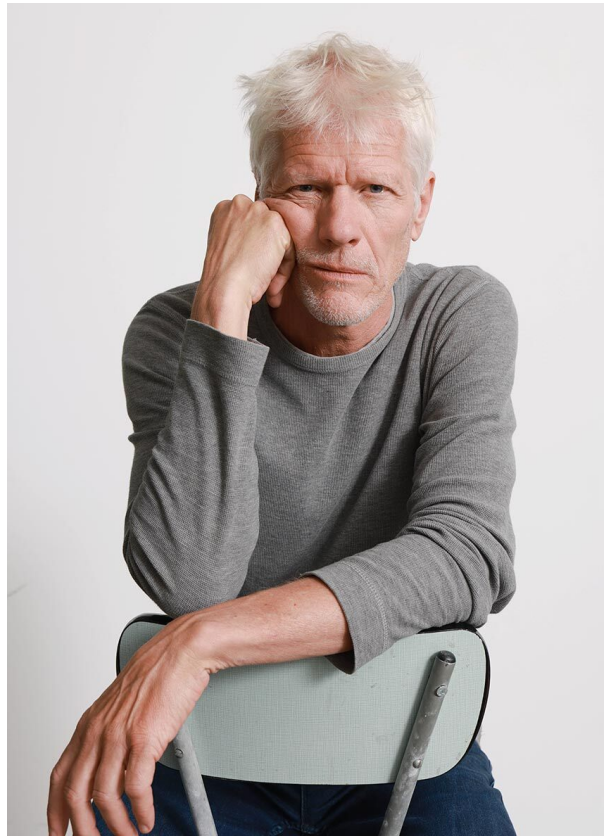

SCOUT

MODEL ● AGENCY

DANIEL R. 50 PLUS

HEIGHT 183 cm BUST/WAIST/HIPS 93/76/99 cm JEANS 31/34 EYES blue HAIR white SHOES 44 LOCATION Biel CH

SCOUT

MODEL ● AGENCY

DANIEL R. 50 PLUS

HEIGHT 183 cm BUST/WAIST/HIPS 93/76/99 cm JEANS 31/34 EYES blue HAIR white SHOES 44 LOCATION Biel CH

SCOUT

MODEL ● AGENCY

DANIEL R. 50 PLUS

HEIGHT 183 cm BUST/WAIST/HIPS 93/76/99 cm JEANS 31/34 EYES blue HAIR white SHOES 44 LOCATION Biel CH