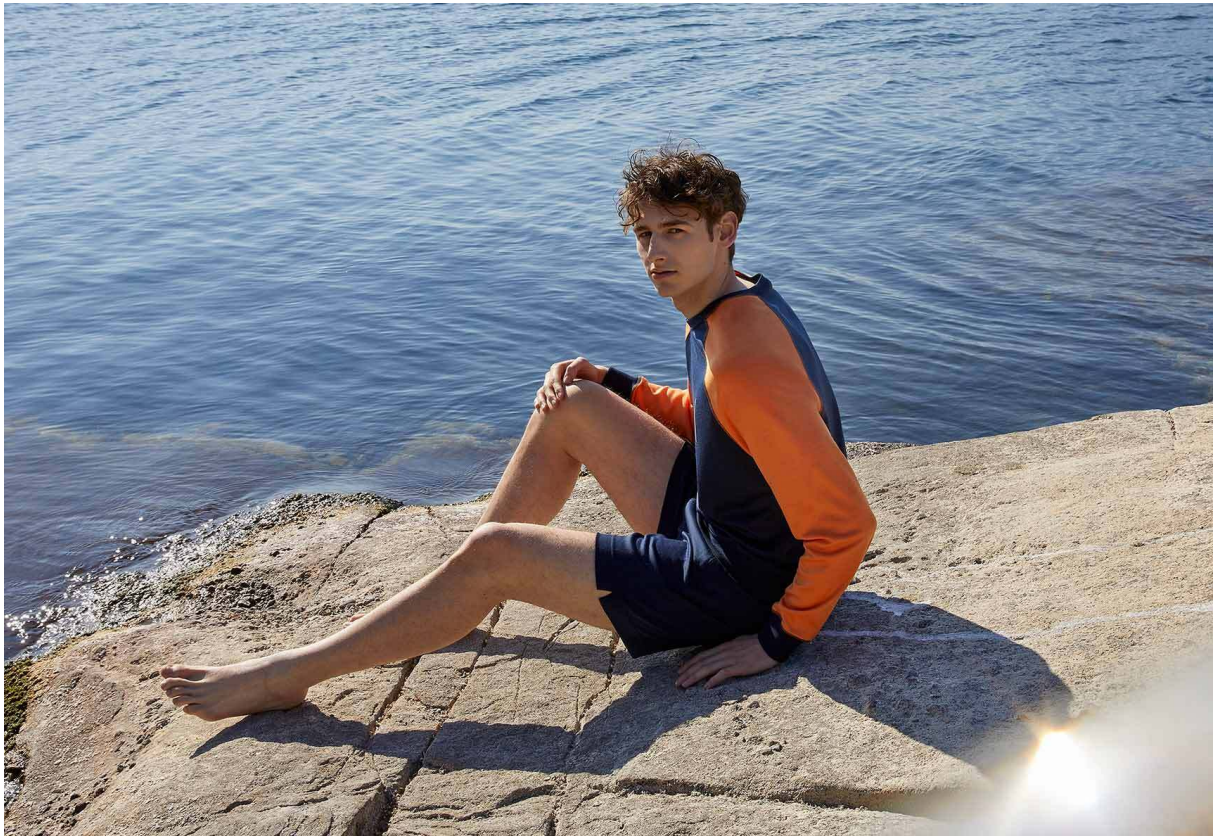

SCOUT

MODEL ● AGENCY

ELION A. 20 PLUS

HEIGHT 187 cm BUST/WAIST/HIPS 92/76/94 cm EYES blue HAIR brown SHOES 43 LOCATION Basel CH