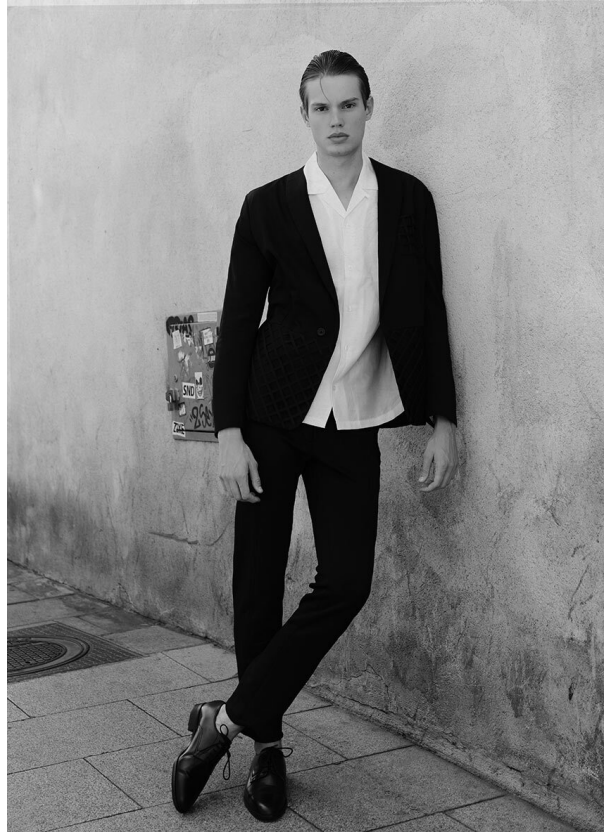

SCOUT

MODEL • AGENCY

ELVIS T. IN TOWN

HEIGHT 193 cm BUST/WAIST/HIPS 99/81/103 cm JEANS 32/32 EYES brown HAIR blonde SHOES 44 LOCATION Geneva CH

SCOUT

MODEL • AGENCY

ELVIS T. IN TOWN

HEIGHT 193 cm BUST/WAIST/HIPS 99/81/103 cm JEANS 32/32 EYES brown HAIR blonde SHOES 44 LOCATION Geneva CH