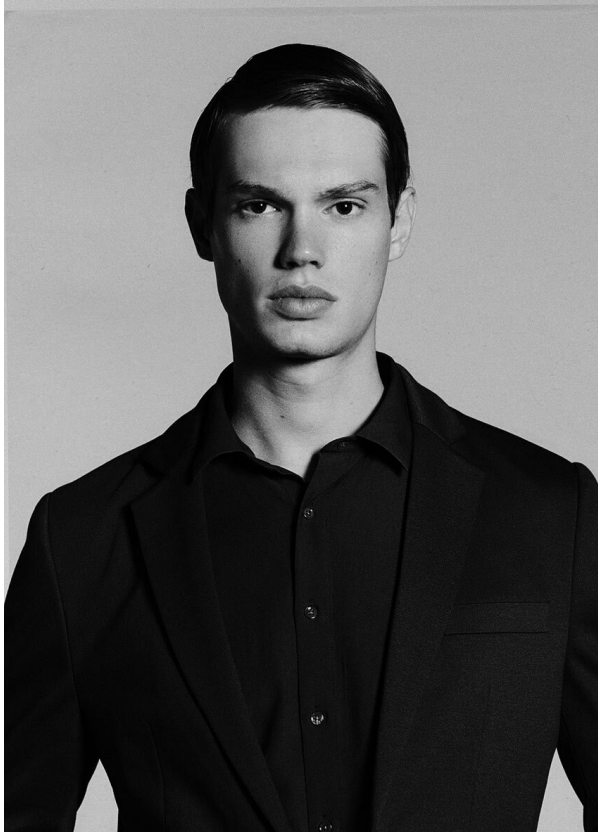

SCOUT

MODEL • AGENCY

ELVIS T. IN TOWN

HEIGHT 193 cm BUST/WAIST/HIPS 99/81/103 cm JEANS 32/32 EYES brown HAIR blonde SHOES 44 LOCATION Geneva CH

SCOUT

MODEL • AGENCY

ELVIS T. IN TOWN

HEIGHT 193 cm BUST/WAIST/HIPS 99/81/103 cm JEANS 32/32 EYES brown HAIR blonde SHOES 44 LOCATION Geneva CH