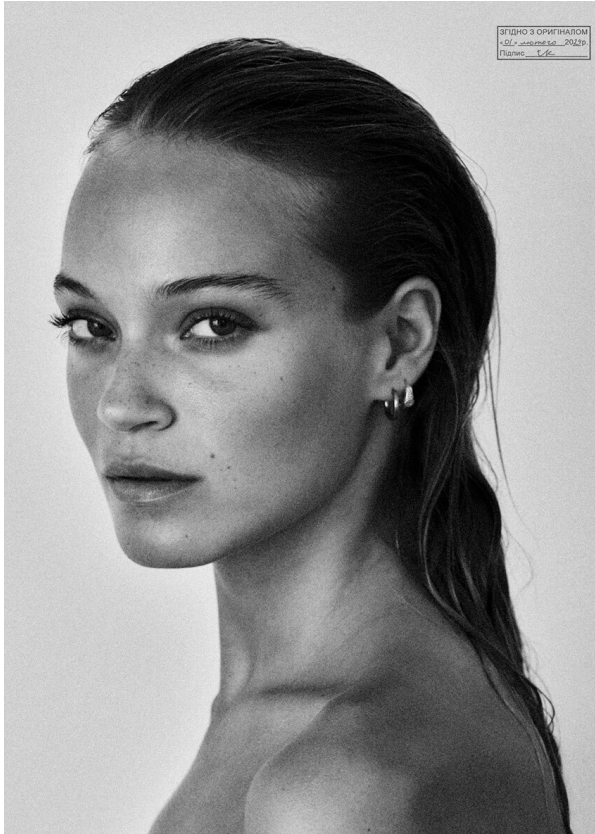

# SCOUT

MODEL • AGENCY

**EMMA F.** COMMERCIAL

HEIGHT 177 cm BUST/WAIST/HIPS 84/63/89 cm EYES green HAIR blonde SHOES 40 LOCATION Barcelona ES

# SCOUT

**EMMA F.** COMMERCIAL

MODEL • AGENCY

HEIGHT 177 cm BUST/WAIST/HIPS 84/63/89 cm EYES green HAIR blonde SHOES 40 LOCATION Barcelona ES