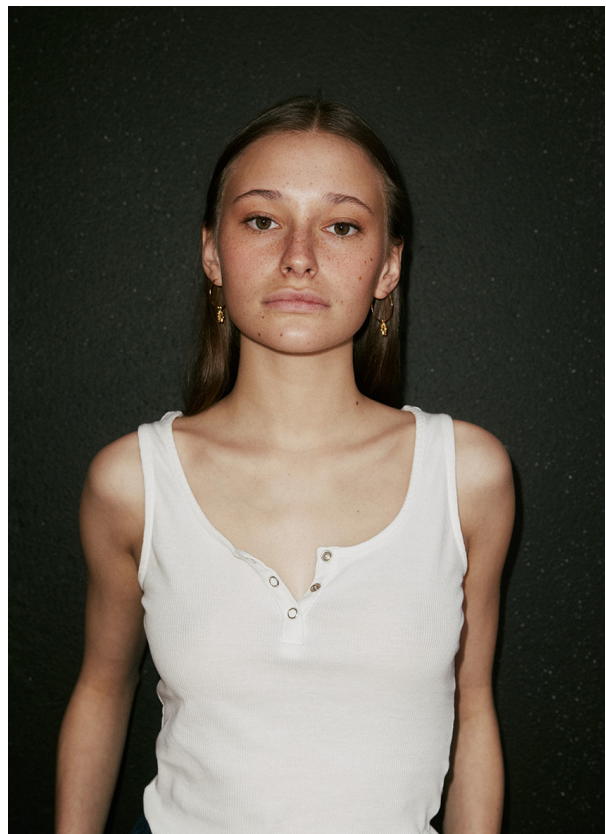

SCOUT

MODEL • AGENCY

EMMA V.B. DEVELOPMENT

HEIGHT 171 cm BUST/WAIST/HIPS 82/62/90 cm EYES green brown HAIR brown SHOES 39 LOCATION Zurich CH

SCOUT

MODEL • AGENCY

EMMA V.B. DEVELOPMENT

HEIGHT 171 cm BUST/WAIST/HIPS 82/62/90 cm EYES green brown HAIR brown SHOES 39 LOCATION Zurich CH

SCOUT

MODEL • AGENCY

EMMA V.B. DEVELOPMENT

HEIGHT 171 cm BUST/WAIST/HIPS 82/62/90 cm EYES green brown HAIR brown SHOES 39 LOCATION Zurich CH