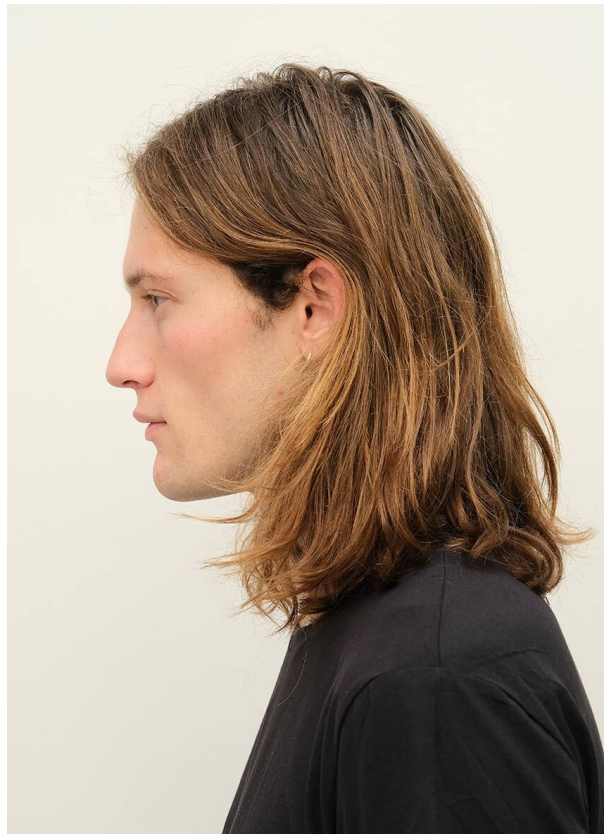

SCOUT

MODEL • AGENCY

ESTIAN G. MAIN

HEIGHT 185 cm BUST/WAIST/HIPS 92/74/90 cm EYES Hazel HAIR Dark Blonde SHOES 43 LOCATION New York US

SCOUT

MODEL • AGENCY

ESTIAN G. MAIN

HEIGHT 185 cm BUST/WAIST/HIPS 92/74/90 cm EYES Hazel HAIR Dark Blonde SHOES 43 LOCATION New York US

SCOUT

MODEL • AGENCY

ESTIAN G. MAIN

HEIGHT 185 cm BUST/WAIST/HIPS 92/74/90 cm EYES Hazel HAIR Dark Blonde SHOES 43 LOCATION New York US