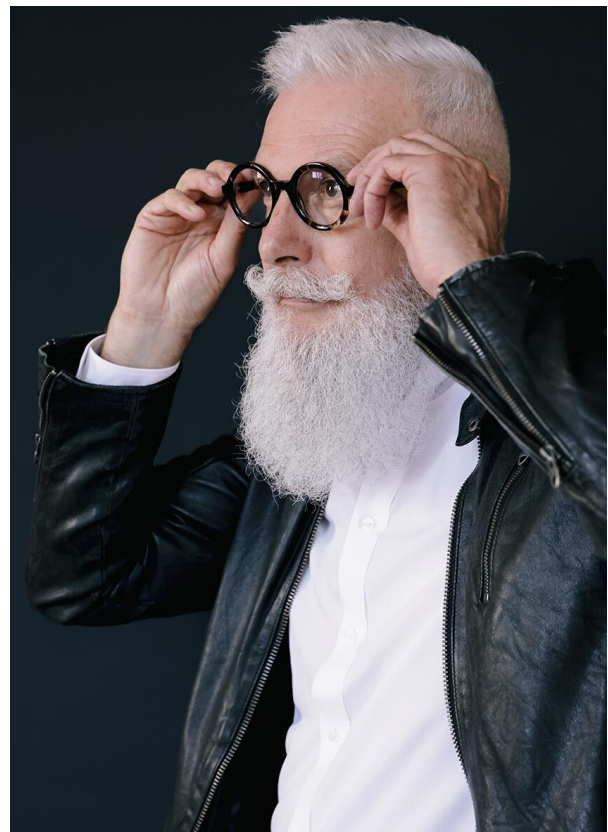

SCOUT

MODEL ● AGENCY

FREDERIC R. SILVER

HEIGHT 191 cm BUST/WAIST/HIPS 106/95/104 cm SIZE L JEANS 33/33 EYES brown HAIR grey SHOES 45 LOCATION
Zürich CH

SCOUT

MODEL ● AGENCY

FREDERIC R. SILVER

HEIGHT 191 cm BUST/WAIST/HIPS 106/95/104 cm SIZE L JEANS 33/33 EYES brown HAIR grey SHOES 45 LOCATION Zürich CH