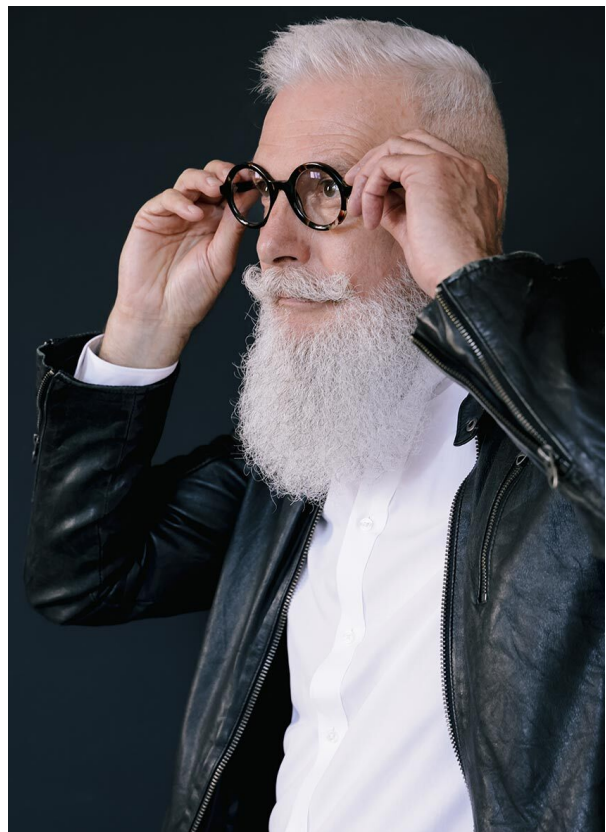

SCOUT

MODEL ● AGENCY

FREDERIC R. SILVER

HEIGHT 191 cm BUST/WAIST/HIPS 106/95/104 cm SIZE L JEANS 33/33 EYES brown HAIR grey SHOES 45 LOCATION Zürich CH

SCOUT

MODEL ● AGENCY

FREDERIC R. SILVER

HEIGHT 191 cm BUST/WAIST/HIPS 106/95/104 cm SIZE L JEANS 33/33 EYES brown HAIR grey SHOES 45 LOCATION
Zürich CH