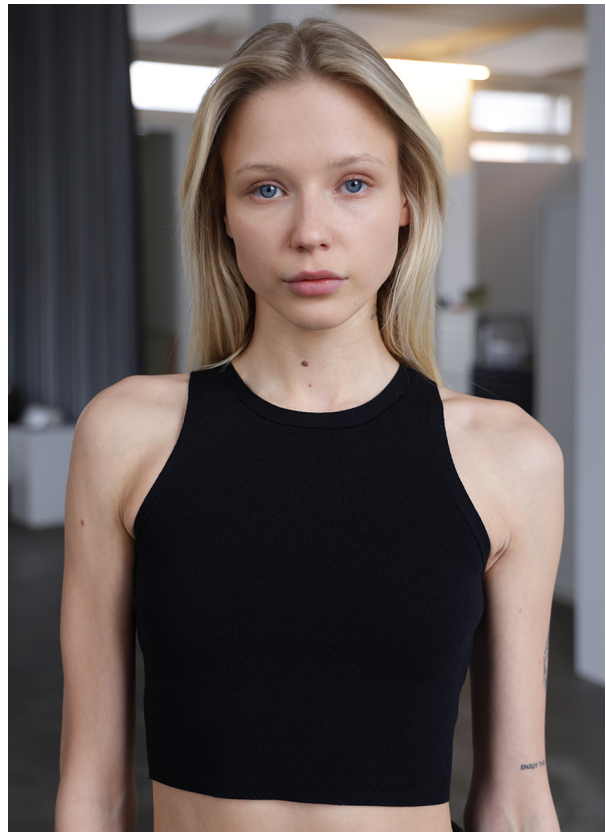

SCOUT

MODEL • AGENCY

GUSTE V. DEVELOPMENT

HEIGHT 174 cm BUST/WAIST/HIPS 78/59/87 cm EYES blue HAIR dark blonde SHOES 39 LOCATION Bali IN

SCOUT

MODEL • AGENCY

GUSTE V. DEVELOPMENT

HEIGHT 174 cm BUST/WAIST/HIPS 78/59/87 cm EYES blue HAIR dark blonde SHOES 39 LOCATION Bali IN