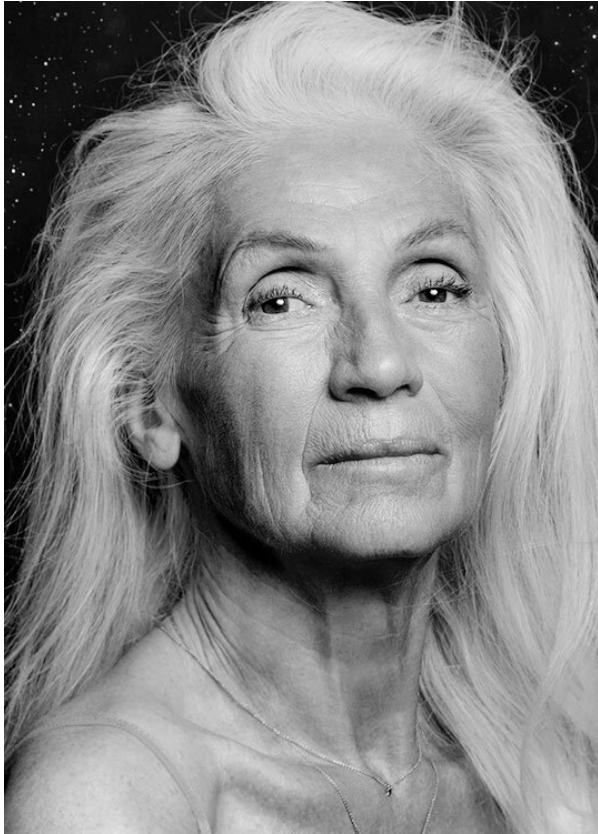

## INGMARI L. SILVER

HEIGHT 172 cm BUST/WAIST/HIPS 85/61/88 cm EYES blue HAIR white SHOES 39 LOCATION Stockholm SE

# SCOUT

MODEL ● AGENCY

**INGMARI L.** SILVER

HEIGHT 172 cm BUST/WAIST/HIPS 85/61/88 cm EYES blue HAIR white SHOES 39 LOCATION Stockholm SE

# SCOUT

INGMARI L. SILVER

MODEL • AGENCY

HEIGHT 172 cm BUST/WAIST/HIPS 85/61/88 cm EYES blue HAIR white SHOES 39 LOCATION Stockholm SE

# SCOUT

MODEL • AGENCY

INGMARI L. SILVER

HEIGHT 172 cm BUST/WAIST/HIPS 85/61/88 cm EYES blue HAIR white SHOES 39 LOCATION Stockholm SE