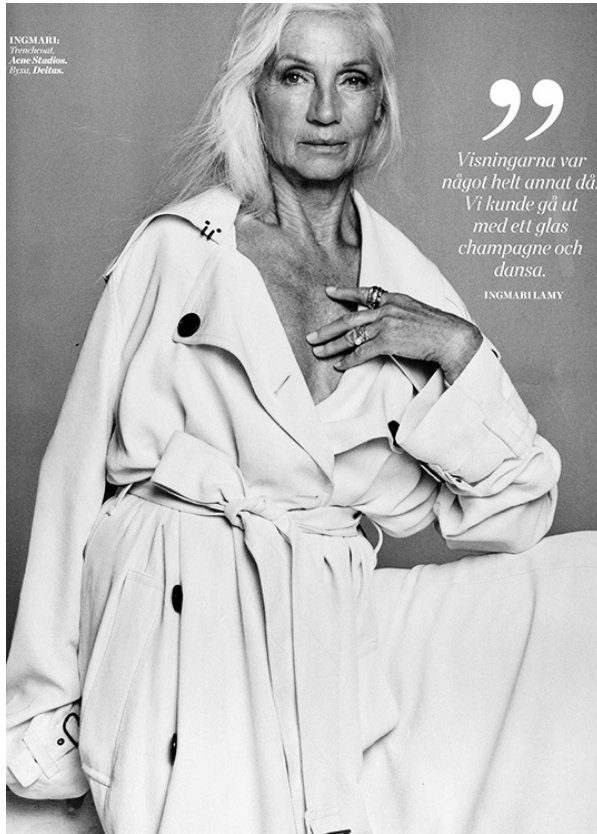

# SCOUT

MODEL • AGENCY

## INGMARI L. SILVER

HEIGHT 172 cm BUST/WAIST/HIPS 85/61/88 cm EYES blue HAIR white SHOES 39 LOCATION Stockholm SE

# SCOUT

MODEL ● AGENCY

**INGMARI L.** SILVER

HEIGHT 172 cm BUST/WAIST/HIPS 85/61/88 cm EYES blue HAIR white SHOES 39 LOCATION Stockholm SE

# SCOUT

INGMARI L. SILVER

MODEL • AGENCY

HEIGHT 172 cm BUST/WAIST/HIPS 85/61/88 cm EYES blue HAIR white SHOES 39 LOCATION Stockholm SE