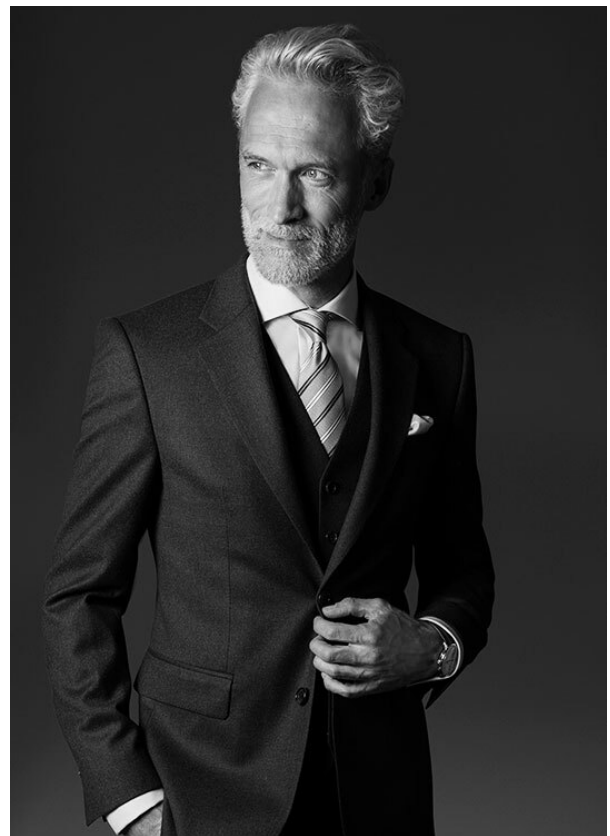

SCOUT

INGO B. SILVER

MODEL • AGENCY

HEIGHT 186 cm BUST/WAIST 101/81 cm EYES blue HAIR salt&pepper SHOES 43 LOCATION Hamburg DE

SCOUT

INGO B. SILVER

MODEL ● AGENCY

HEIGHT 186 cm BUST/WAIST 101/81 cm EYES blue HAIR salt&pepper SHOES 43 LOCATION Hamburg DE

SCOUT

INGO B. SILVER

MODEL • AGENCY

HEIGHT 186 cm BUST/WAIST 101/81 cm EYES blue HAIR salt&pepper SHOES 43 LOCATION Hamburg DE

SCOUT

INGO B. SILVER

MODEL • AGENCY

HEIGHT 186 cm BUST/WAIST 101/81 cm EYES blue HAIR salt&pepper SHOES 43 LOCATION Hamburg DE

SCOUT

MODEL ● AGENCY

INGO B. SILVER

HEIGHT 186 cm BUST/WAIST 101/81 cm EYES blue HAIR salt&pepper SHOES 43 LOCATION Hamburg DE