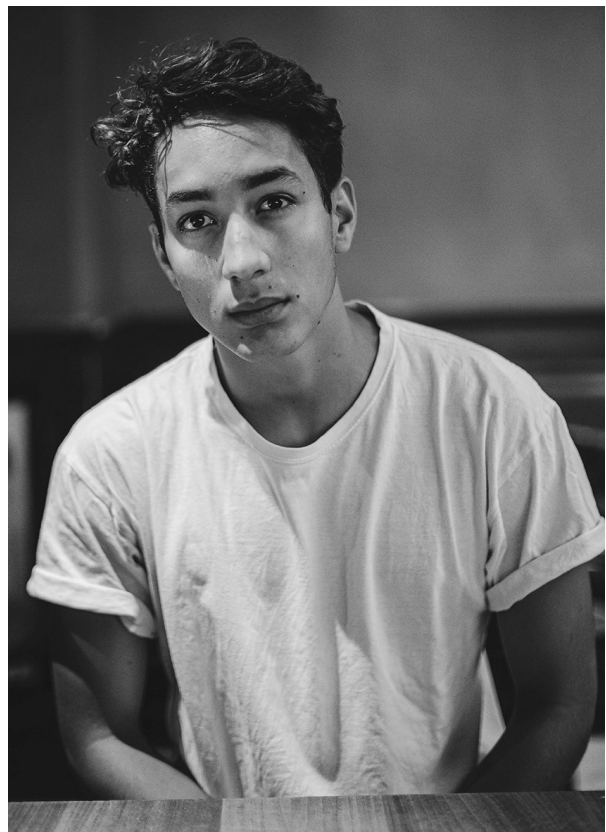

# SCOUT

MODEL ● AGENCY

**ISAIAH H.** 20 PLUS

HEIGHT 180 cm BUST/WAIST/HIPS 94/74/101 cm JEANS 33/32 EYES brown HAIR brown SHOES 43 LOCATION Zürich  
CH

# SCOUT

MODEL ● AGENCY

ISAIAH H. 20 PLUS

HEIGHT 180 cm BUST/WAIST/HIPS 94/74/101 cm JEANS 33/32 EYES brown HAIR brown SHOES 43 LOCATION Zürich CH