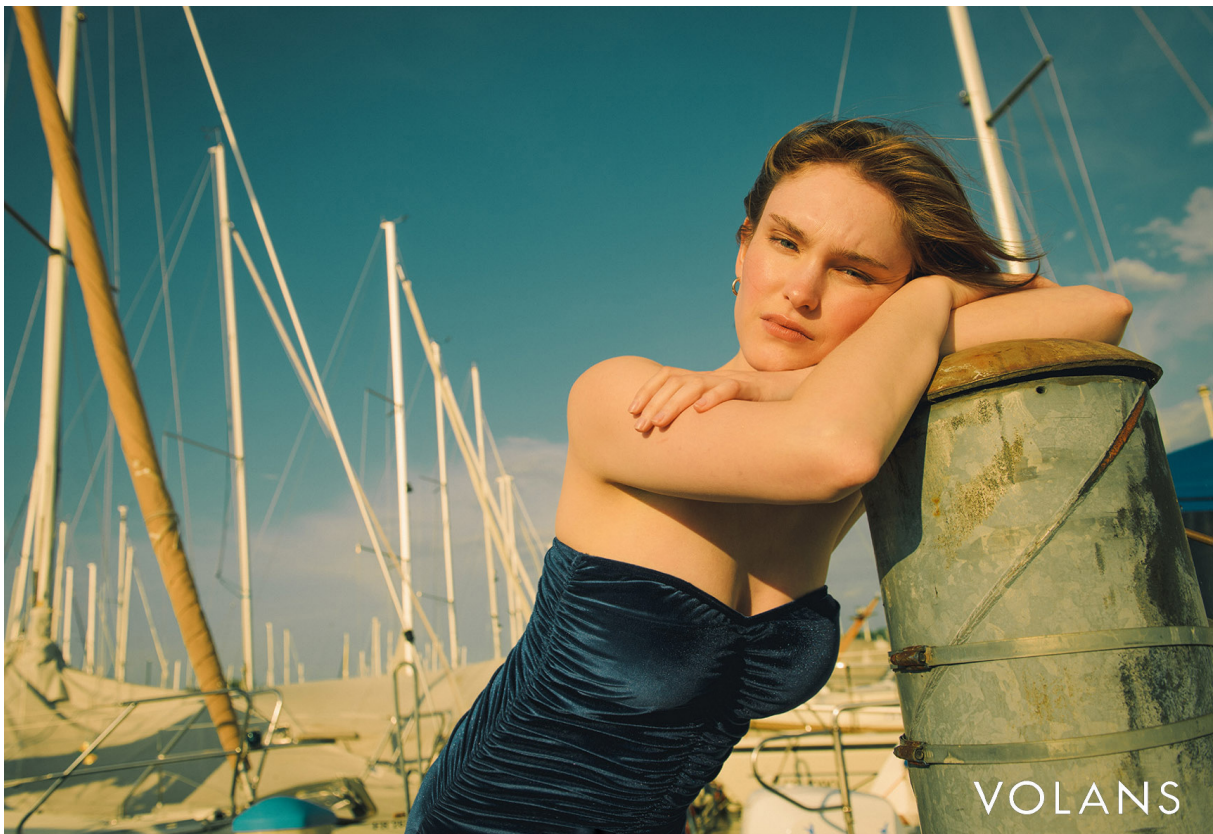

SCOUT

MODEL • AGENCY

JADE E. IN TOWN

HEIGHT 176 cm LINGERIE 75B BUST/WAIST/HIPS 84/64/90 cm EYES blue HAIR brown SHOES 38 LOCATION Zürich CH