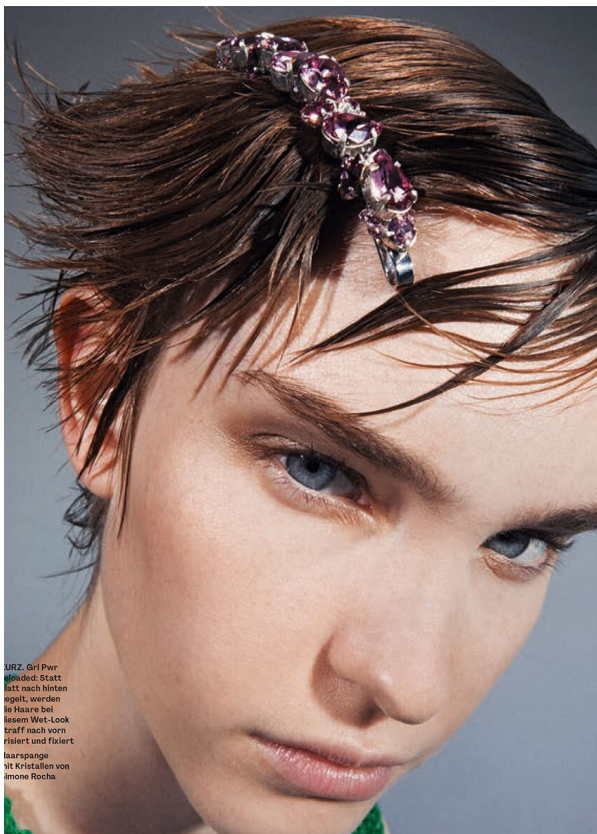

SCOUT

MODEL • AGENCY

JADE E. IN TOWN

HEIGHT 176 cm LINGERIE 75B BUST/WAIST/HIPS 84/64/90 cm EYES blue HAIR brown SHOES 38 LOCATION Zürich CH