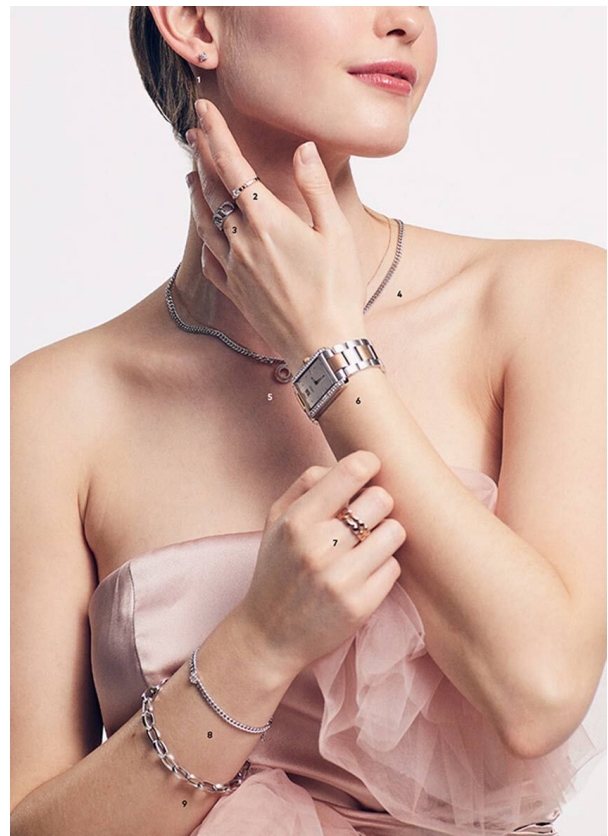

## JADE EL. HANDS

HEIGHT 176 cm LINGERIE 75B BUST/WAIST/HIPS 84/63/90 cm EYES blue HAIR brown SHOES 38 LOCATION Zurich CH

# SCOUT

MODEL • AGENCY

JADE EL. HANDS

HEIGHT 176 cm LINGERIE 75B BUST/WAIST/HIPS 84/63/90 cm EYES blue HAIR brown SHOES 38 LOCATION Zurich CH

# SCOUT

MODEL • AGENCY

**JADE EL.** HANDS

HEIGHT 176 cm LINGERIE 75B BUST/WAIST/HIPS 84/63/90 cm EYES blue HAIR brown SHOES 38 LOCATION Zurich CH