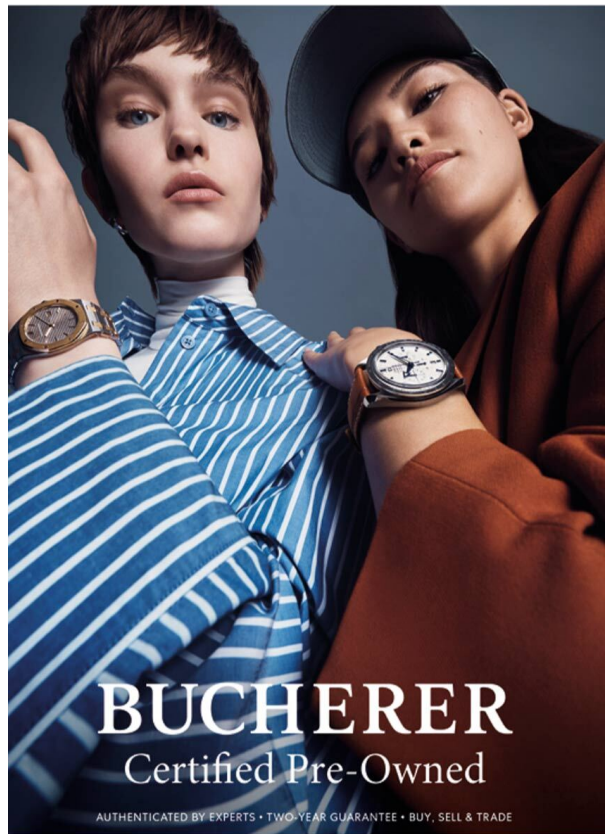

# SCOUT

MODEL • AGENCY

JADE EL. HANDS

HEIGHT 176 cm LINGERIE 75B BUST/WAIST/HIPS 84/63/90 cm EYES blue HAIR brown SHOES 38 LOCATION Zurich CH