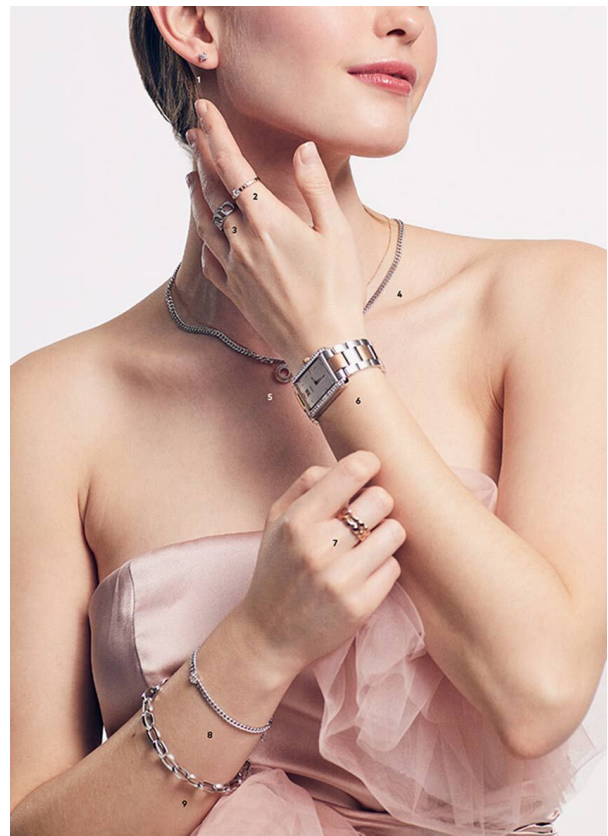

## JADE EL. HANDS

HEIGHT 176 cm LINGERIE 75B BUST/WAIST/HIPS 84/63/90 cm EYES blue HAIR brown SHOES 38 LOCATION Zurich CH

# SCOUT

MODEL • AGENCY

JADE EL. HANDS

HEIGHT 176 cm LINGERIE 75B BUST/WAIST/HIPS 84/63/90 cm EYES blue HAIR brown SHOES 38 LOCATION Zurich CH

**BUCHERER**  
Certified Pre-Owned

AUTHENTICATED BY EXPERTS • TWO-YEAR GUARANTEE • BUY, SELL & TRADE

# SCOUT

MODEL • AGENCY

**JADE EL.** HANDS

HEIGHT 176 cm LINGERIE 75B BUST/WAIST/HIPS 84/63/90 cm EYES blue HAIR brown SHOES 38 LOCATION Zurich CH