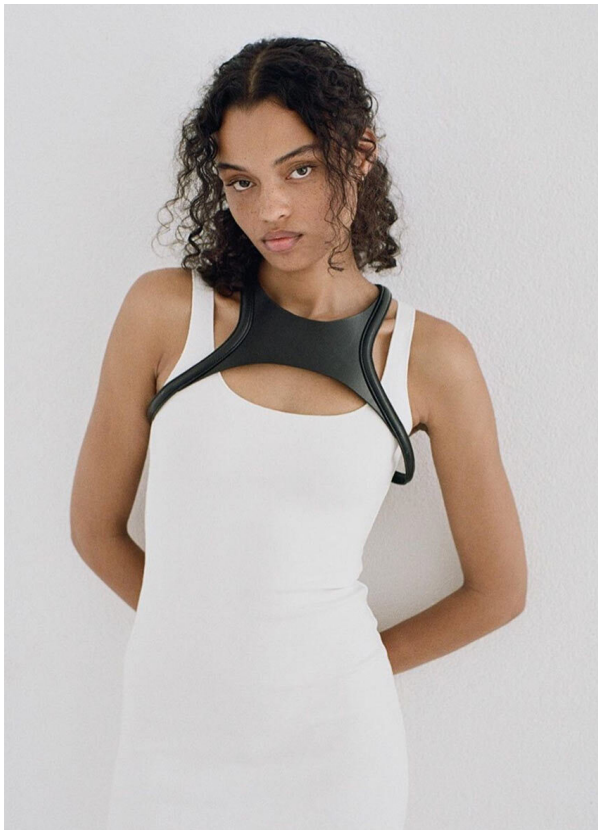

SCOUT

MODEL • AGENCY

JAMBA S. IN TOWN

HEIGHT 181 cm LINGERIE 75B BUST/WAIST/HIPS 81/65/92 cm SIZE 36 EYES brown HAIR black SHOES 39 LOCATION London UK

SCOUT

MODEL • AGENCY

JAMBA S. IN TOWN

HEIGHT 181 cm LINGERIE 75B BUST/WAIST/HIPS 81/65/92 cm SIZE 36 EYES brown HAIR black SHOES 39 LOCATION London UK

SCOUT

MODEL • AGENCY

JAMBA S. IN TOWN

HEIGHT 181 cm LINGERIE 75B BUST/WAIST/HIPS 81/65/92 cm SIZE 36 EYES brown HAIR black SHOES 39 LOCATION London UK