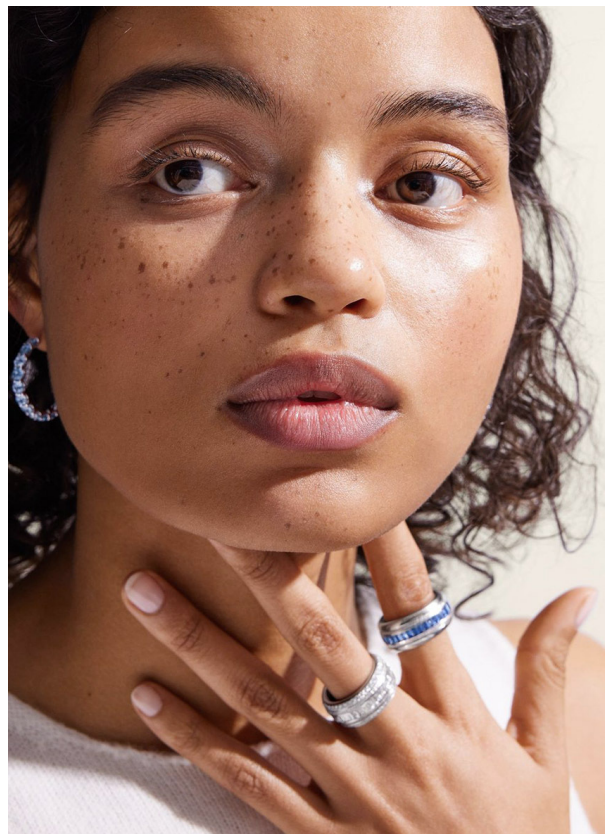

SCOUT

MODEL • AGENCY

JAMBA SI. HANDS

HEIGHT 181 cm BUST/WAIST/HIPS 81/65/92 cm EYES brown HAIR black SHOES 39 LOCATION Zürich CH

SCOUT

MODEL • AGENCY

JAMBA SI. HANDS

HEIGHT 181 cm BUST/WAIST/HIPS 81/65/92 cm EYES brown HAIR black SHOES 39 LOCATION Zürich CH

SCOUT

MODEL • AGENCY

JAMBA SI. HANDS

HEIGHT 181 cm BUST/WAIST/HIPS 81/65/92 cm EYES brown HAIR black SHOES 39 LOCATION Zürich CH