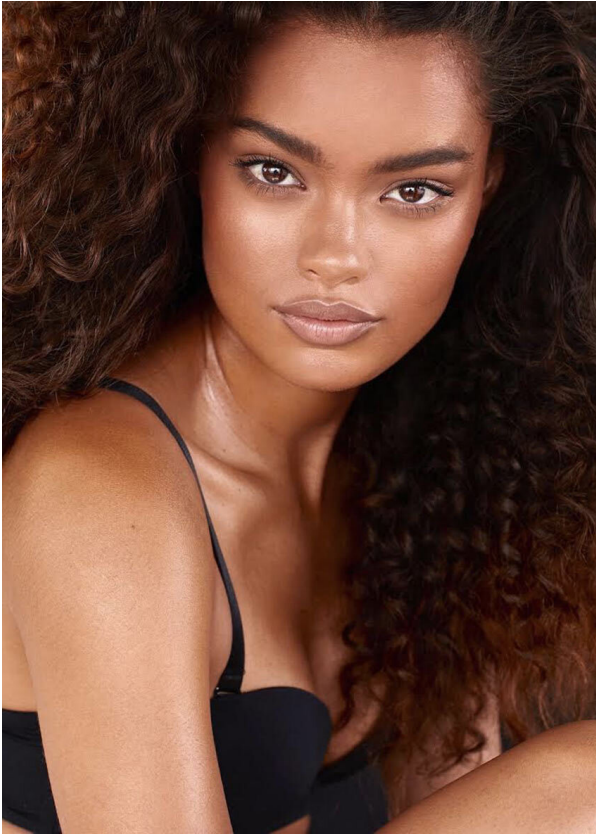

SCOUT

MODEL • AGENCY

JANA SKYE R. COMMERCIAL

HEIGHT 165 cm BUST/WAIST/HIPS 78/59/89 cm EYES brown HAIR brown SHOES 37.5 LOCATION London UK

SCOUT

MODEL • AGENCY

JANA SKYE R. COMMERCIAL

HEIGHT 165 cm BUST/WAIST/HIPS 78/59/89 cm EYES brown HAIR brown SHOES 37.5 LOCATION London UK

SCOUT

MODEL • AGENCY

JANA SKYE R. COMMERCIAL

HEIGHT 165 cm BUST/WAIST/HIPS 78/59/89 cm EYES brown HAIR brown SHOES 37.5 LOCATION London UK

SCOUT

JANA SKYE R. COMMERCIAL

MODEL • AGENCY

HEIGHT 165 cm BUST/WAIST/HIPS 78/59/89 cm EYES brown HAIR brown SHOES 37.5 LOCATION London UK