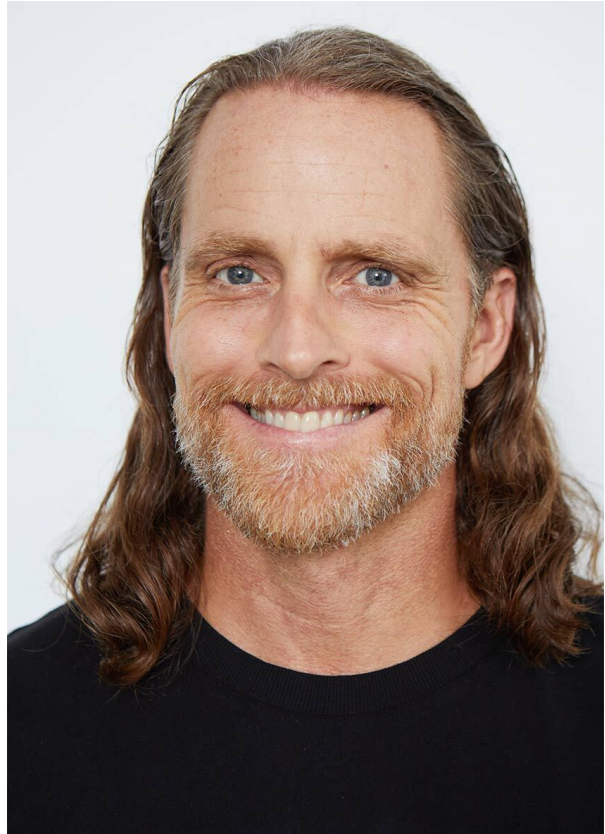

# SCOUT

MODEL • AGENCY

**JASON M.** 40 PLUS

HEIGHT 185 cm BUST/WAIST/HIPS 98/82/107 cm EYES blue HAIR dark blonde SHOES 43 LOCATION Zollikon CH

# SCOUT

MODEL ● AGENCY

**JASON M.** 40 PLUS

HEIGHT 185 cm BUST/WAIST/HIPS 98/82/107 cm EYES blue HAIR dark blonde SHOES 43 LOCATION Zollikon CH