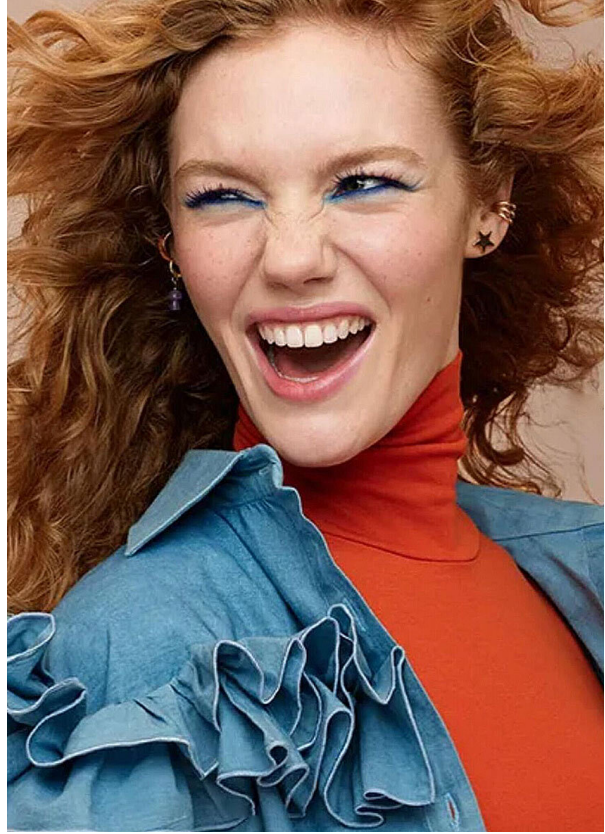

SCOUT

MODEL • AGENCY

JONA G. MAIN

HEIGHT 176 cm BUST/WAIST/HIPS 89/64/92 cm EYES blue green HAIR red SHOES 40 LOCATION Hamburg DE