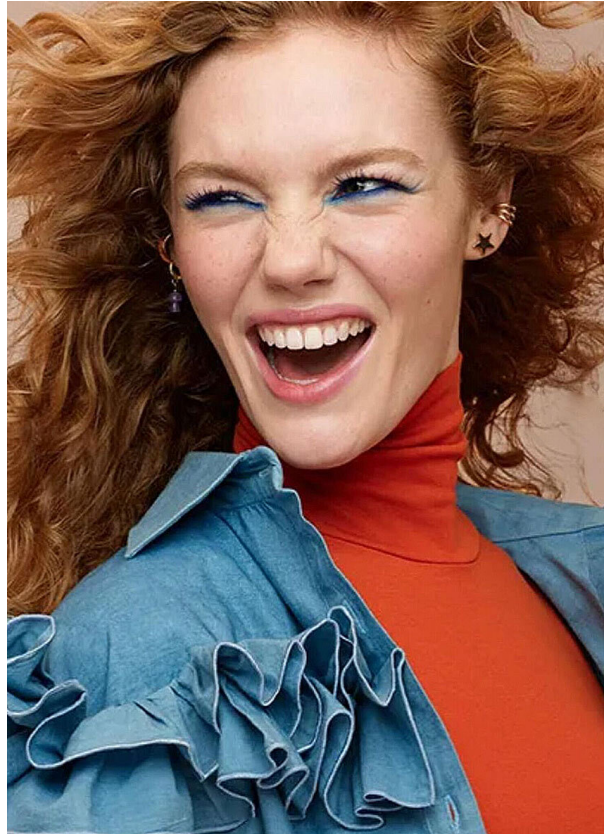

SCOUT

MODEL • AGENCY

JONA G. MAIN

HEIGHT 176 cm BUST/WAIST/HIPS 89/64/92 cm EYES blue green HAIR red SHOES 40 LOCATION Hamburg DE