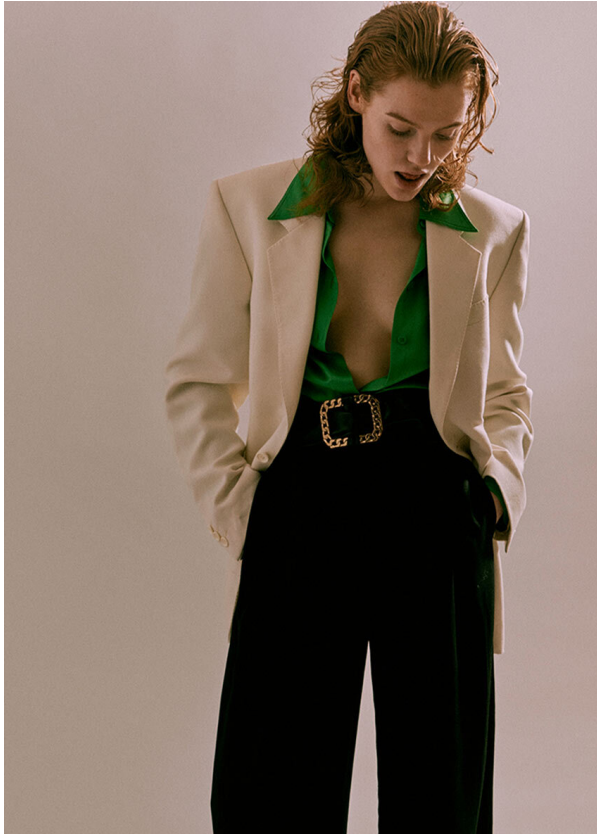

# SCOUT

MODEL • AGENCY

JONA G. MAIN

HEIGHT 176 cm BUST/WAIST/HIPS 89/64/92 cm EYES blue green HAIR red SHOES 40 LOCATION Hamburg DE