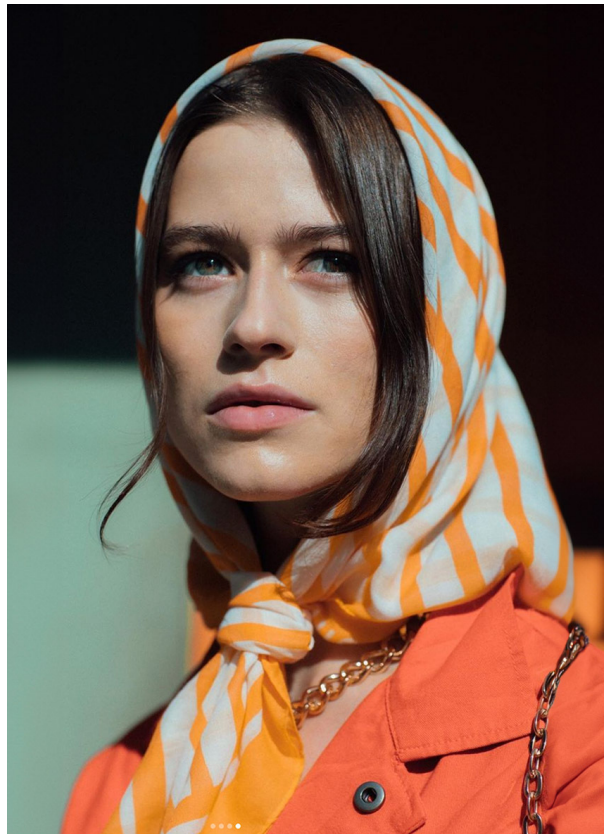

SCOUT

MODEL • AGENCY

JOSEFINA R. IN TOWN

HEIGHT 178 cm BUST/WAIST/HIPS 83/64/94 cm EYES green HAIR dark blonde SHOES 38 LOCATION Zurich CH

SCOUT

MODEL • AGENCY

JOSEFINA R. IN TOWN

HEIGHT 178 cm BUST/WAIST/HIPS 83/64/94 cm EYES green HAIR dark blonde SHOES 38 LOCATION Zurich CH

SCOUT

JOSEFINA R. IN TOWN

MODEL • AGENCY

HEIGHT 178 cm BUST/WAIST/HIPS 83/64/94 cm EYES green HAIR dark blonde SHOES 38 LOCATION Zurich CH

SCOUT

MODEL • AGENCY

JOSEFINA R. IN TOWN

HEIGHT 178 cm BUST/WAIST/HIPS 83/64/94 cm EYES green HAIR dark blonde SHOES 38 LOCATION Zurich CH