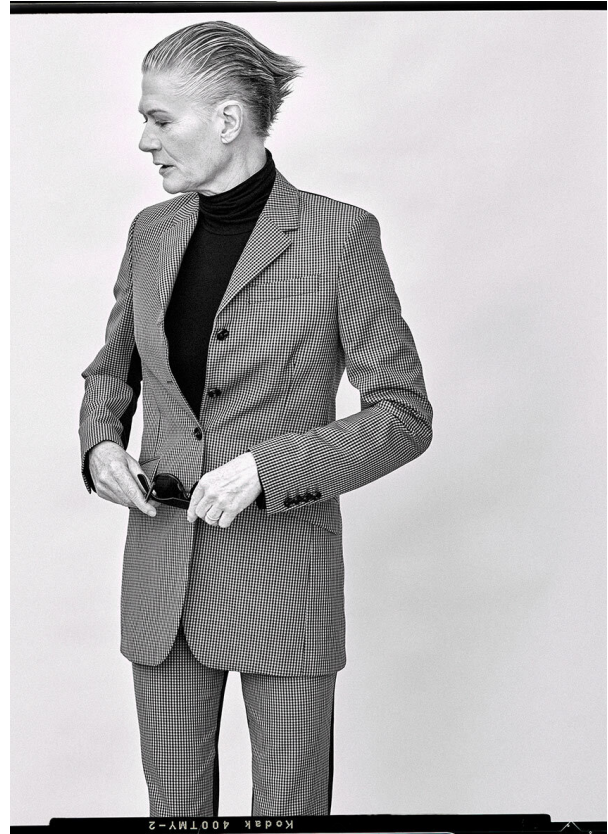

# SCOUT

MODEL • AGENCY

**KARIN M.** SILVER

HEIGHT 178 cm BUST/WAIST/HIPS 92/70/93 cm EYES green HAIR salt & pepper SHOES 40 LOCATION Milan IT

# SCOUT

MODEL • AGENCY

KARIN M. SILVER

HEIGHT 178 cm BUST/WAIST/HIPS 92/70/93 cm EYES green HAIR salt & pepper SHOES 40 LOCATION Milan IT