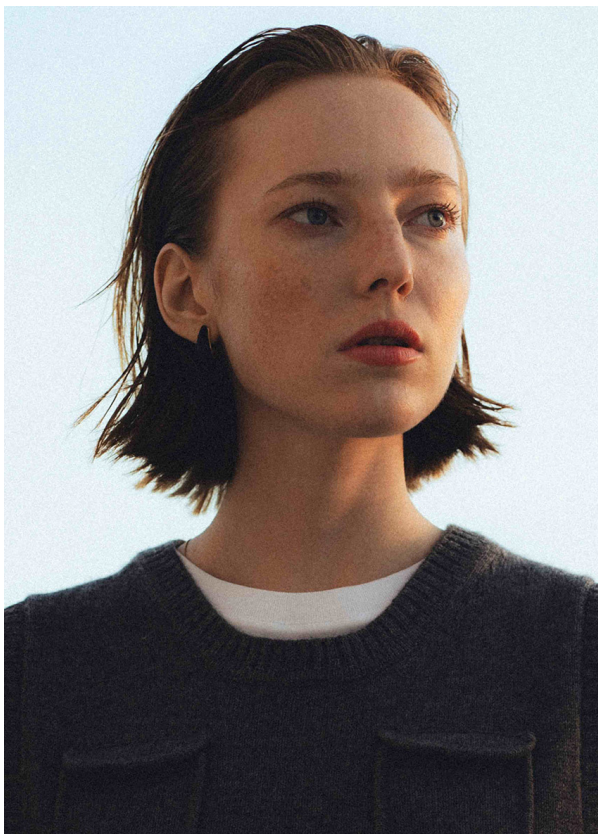

# SCOUT

MODEL • AGENCY

**KARYNA R.** MAIN

HEIGHT 177 cm BUST/WAIST/HIPS 84/63/92 cm EYES blue HAIR red SHOES 39 LOCATION Lisbon PT

# SCOUT

MODEL • AGENCY

**KARYNA R.** MAIN

HEIGHT 177 cm BUST/WAIST/HIPS 84/63/92 cm EYES blue HAIR red SHOES 39 LOCATION Lisbon PT

BEAUTY SHOTS 003 - CARTINA RESHETNYCK - ELITE LISBON

# SCOUT

MODEL • AGENCY

**KARYNA R.** MAIN

HEIGHT 177 cm BUST/WAIST/HIPS 84/63/92 cm EYES blue HAIR red SHOES 39 LOCATION Lisbon PT

Casaco Le Manteau long Pilou Jacquemus, Stivali - Meias Calzedonia - Sandalias Birkenstock