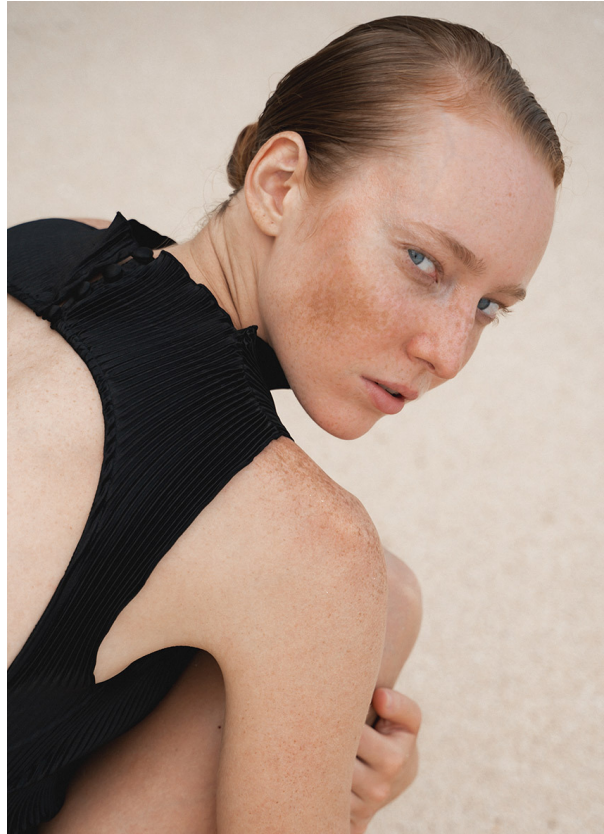

# SCOUT

MODEL • AGENCY

**KARYNA R.** MAIN

HEIGHT 177 cm BUST/WAIST/HIPS 84/63/92 cm EYES blue HAIR red SHOES 39 LOCATION Lisbon PT

# SCOUT

MODEL • AGENCY

**KARYNA R.** MAIN

HEIGHT 177 cm BUST/WAIST/HIPS 84/63/92 cm EYES blue HAIR red SHOES 39 LOCATION Lisbon PT

BEAUTY SHOTS 003 - CARTINA RESHETNYCK - ELITE LISBON

# SCOUT

MODEL • AGENCY

**KARYNA R.** MAIN

HEIGHT 177 cm BUST/WAIST/HIPS 84/63/92 cm EYES blue HAIR red SHOES 39 LOCATION Lisbon PT

Casaco Le Manteau long Pilou Jacquemus, Stivali - Meias Calzedonia - Sandalias Birkenstock