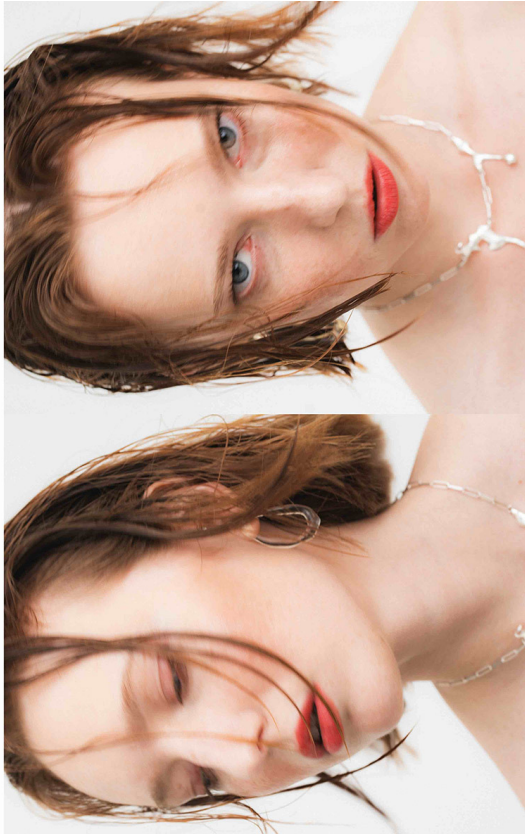

SCOUT

MODEL • AGENCY

KARYNA R. MAIN

HEIGHT 177 cm BUST/WAIST/HIPS 84/63/92 cm EYES blue HAIR red SHOES 39 LOCATION Lisbon PT

SCOUT

MODEL • AGENCY

KARYNA R. MAIN

HEIGHT 177 cm BUST/WAIST/HIPS 84/63/92 cm EYES blue HAIR red SHOES 39 LOCATION Lisbon PT

BEAUTY SHOTS 003 - CARTINA RESHETNYCK - ELITE LISBON

SCOUT

MODEL • AGENCY

KARYNA R. MAIN

HEIGHT 177 cm BUST/WAIST/HIPS 84/63/92 cm EYES blue HAIR red SHOES 39 LOCATION Lisbon PT

SCOUT

MODEL • AGENCY

KARYNA R. MAIN

HEIGHT 177 cm BUST/WAIST/HIPS 84/63/92 cm EYES blue HAIR red SHOES 39 LOCATION Lisbon PT

Casaco Le Manteau long Pilou Jacquemus, Stivali - Meias Calzedonia - Sandálias Birkenstock

SCOUT

KARYNA R. MAIN

MODEL • AGENCY

HEIGHT 177 cm BUST/WAIST/HIPS 84/63/92 cm EYES blue HAIR red SHOES 39 LOCATION Lisbon PT

SCOUT

MODEL ● AGENCY

KARYNA R. MAIN

HEIGHT 177 cm BUST/WAIST/HIPS 84/63/92 cm EYES blue HAIR red SHOES 39 LOCATION Lisbon PT