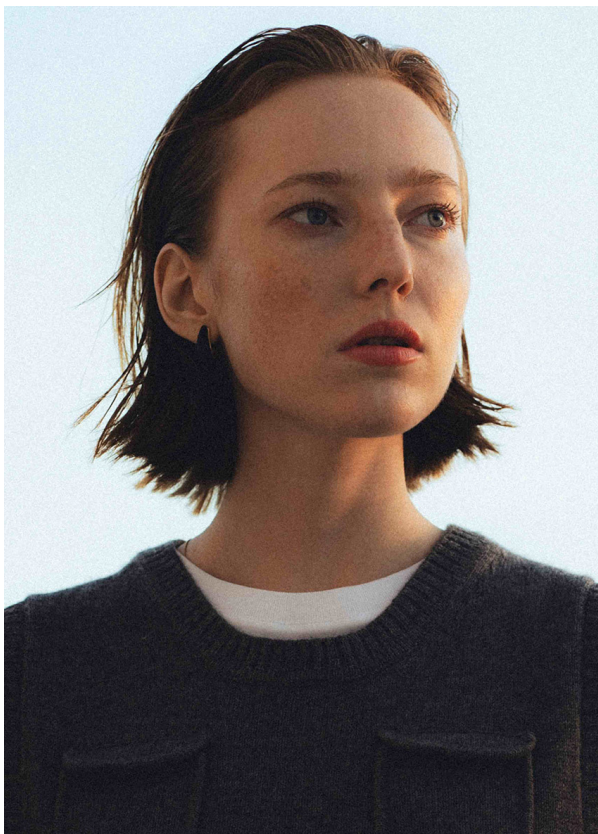

SCOUT

MODEL • AGENCY

KARYNA R. MAIN

HEIGHT 177 cm BUST/WAIST/HIPS 84/63/92 cm EYES blue HAIR red SHOES 39 LOCATION Lisbon PT

SCOUT

MODEL • AGENCY

KARYNA R. MAIN

HEIGHT 177 cm BUST/WAIST/HIPS 84/63/92 cm EYES blue HAIR red SHOES 39 LOCATION Lisbon PT

BEAUTY SHOTS 003 - CARTINA RESHETNYCK - ELITE LISBON

SCOUT

MODEL • AGENCY

KARYNA R. MAIN

HEIGHT 177 cm BUST/WAIST/HIPS 84/63/92 cm EYES blue HAIR red SHOES 39 LOCATION Lisbon PT

SCOUT

MODEL • AGENCY

KARYNA R. MAIN

HEIGHT 177 cm BUST/WAIST/HIPS 84/63/92 cm EYES blue HAIR red SHOES 39 LOCATION Lisbon PT

Casaco Le Manteau long Pilou Jacquemus, Stivali - Meias Calzedonia - Sandálias Birkenstock

SCOUT

KARYNA R. MAIN

MODEL • AGENCY