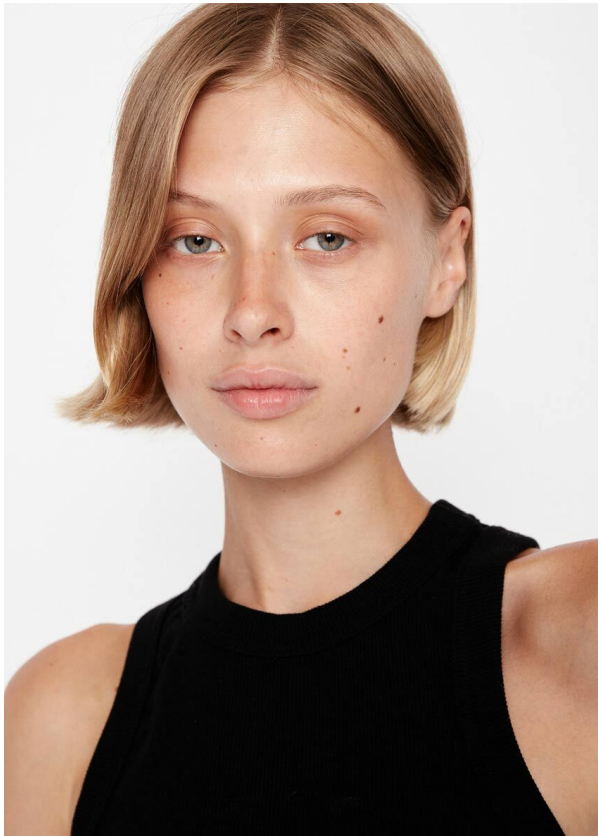

SCOUT

MODEL • AGENCY

KSENIIA L. MAIN

HEIGHT 176 cm LINGERIE 75B BUST/WAIST/HIPS 83/62/88 cm EYES green HAIR blonde SHOES 39 LOCATION Milano IT

SCOUT

MODEL • AGENCY

KSENIIA L. MAIN

HEIGHT 176 cm LINGERIE 75B BUST/WAIST/HIPS 83/62/88 cm EYES green HAIR blonde SHOES 39 LOCATION Milano IT