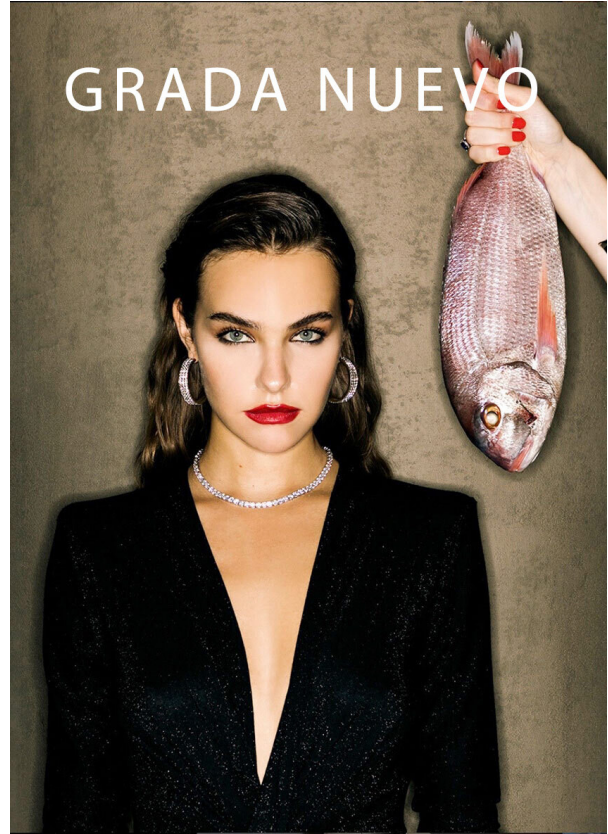

SCOUT

MODEL • AGENCY

LAURA LI. IN TOWN

HEIGHT 178.5 cm BUST/WAIST/HIPS 82/64/92 cm EYES blue HAIR brown SHOES 40 LOCATION Zurich CH

SCOUT

MODEL • AGENCY

LAURA LI. IN TOWN

HEIGHT 178.5 cm BUST/WAIST/HIPS 82/64/92 cm EYES blue HAIR brown SHOES 40 LOCATION Zurich CH