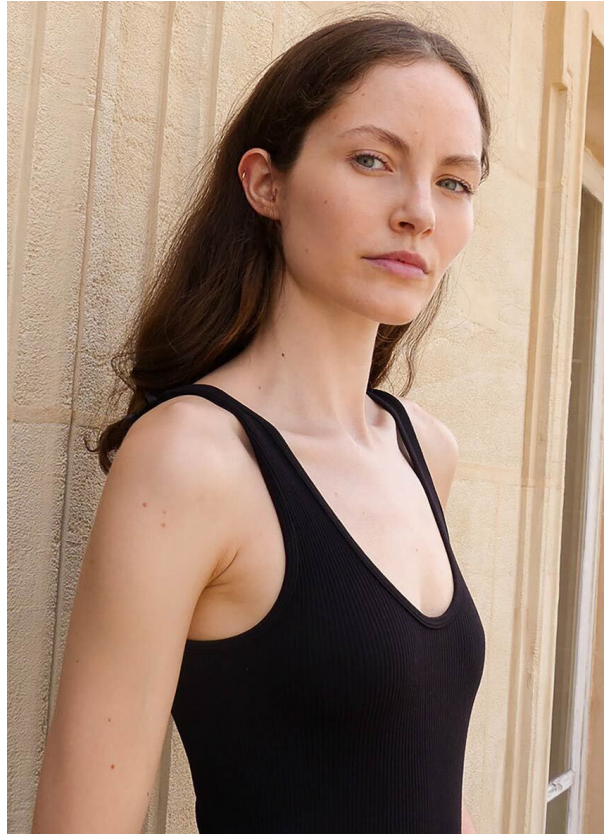

SCOUT

MODEL • AGENCY

LEA G. COMMERCIAL

HEIGHT 177 cm BUST/WAIST/HIPS 79/60/89 cm EYES blue green HAIR light brown SHOES 38 LOCATION Paris FR

SCOUT

MODEL • AGENCY

LEA G. COMMERCIAL

HEIGHT 177 cm BUST/WAIST/HIPS 79/60/89 cm EYES blue green HAIR light brown SHOES 38 LOCATION Paris FR