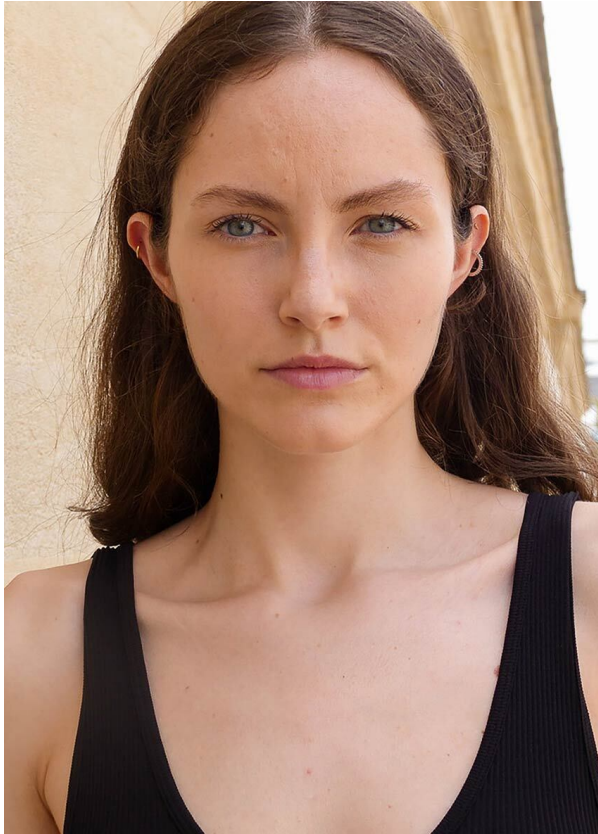

SCOUT

MODEL • AGENCY

LEA G. COMMERCIAL

HEIGHT 177 cm BUST/WAIST/HIPS 79/60/89 cm EYES blue green HAIR light brown SHOES 38 LOCATION Paris FR

SCOUT

MODEL • AGENCY

LEA G. COMMERCIAL

HEIGHT 177 cm BUST/WAIST/HIPS 79/60/89 cm EYES blue green HAIR light brown SHOES 38 LOCATION Paris FR