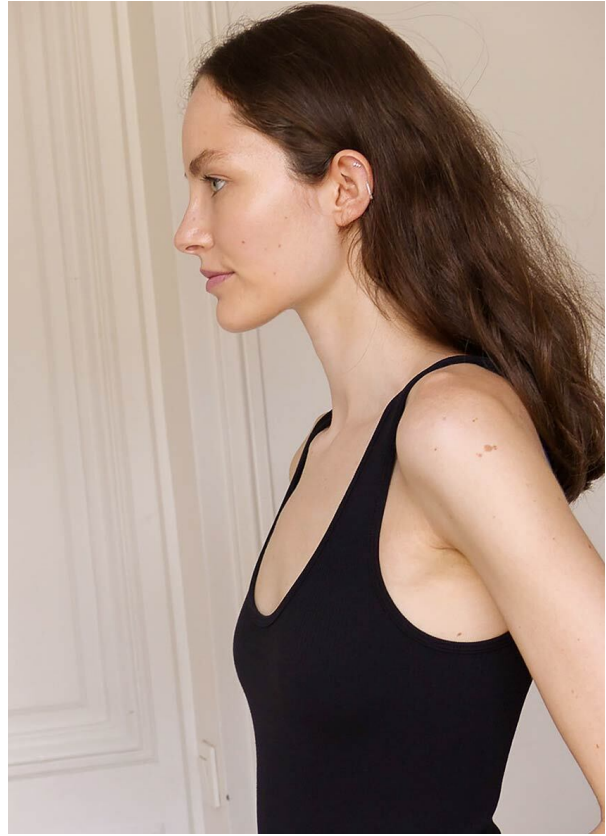

SCOUT

MODEL • AGENCY

LEA G. COMMERCIAL

HEIGHT 177 cm BUST/WAIST/HIPS 79/60/89 cm EYES blue green HAIR light brown SHOES 38 LOCATION Paris FR

SCOUT

MODEL • AGENCY

LEA G. COMMERCIAL

HEIGHT 177 cm BUST/WAIST/HIPS 79/60/89 cm EYES blue green HAIR light brown SHOES 38 LOCATION Paris FR