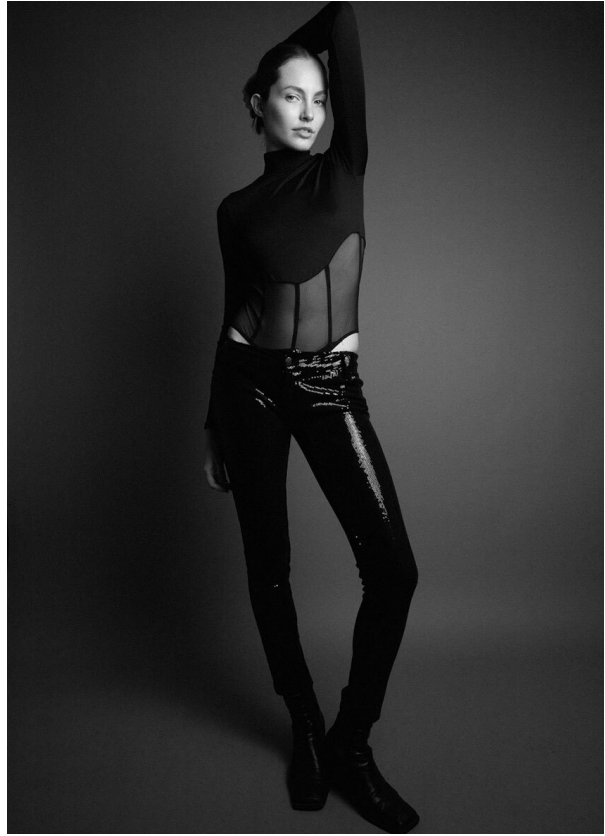

SCOUT

MODEL • AGENCY

LEA G. COMMERCIAL

HEIGHT 177 cm BUST/WAIST/HIPS 79/60/89 cm EYES blue green HAIR light brown SHOES 38 LOCATION Paris FR

SCOUT

MODEL • AGENCY

LEA G. COMMERCIAL

HEIGHT 177 cm BUST/WAIST/HIPS 79/60/89 cm EYES blue green HAIR light brown SHOES 38 LOCATION Paris FR