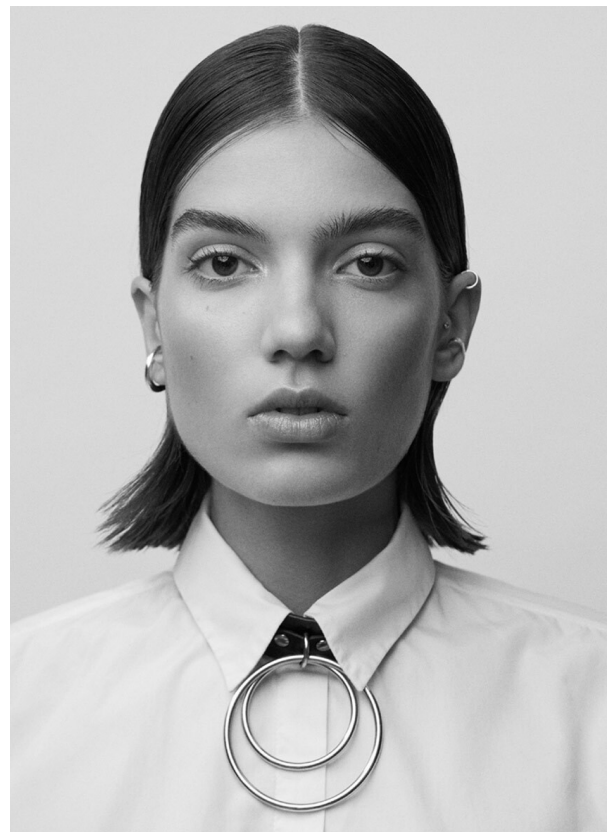

# SCOUT

MODEL • AGENCY

LIDA F. MAIN

HEIGHT 182 cm BUST/WAIST/HIPS 84/65/91 cm EYES brown HAIR brown SHOES 40 LOCATION Zürich CH

# SCOUT

MODEL • AGENCY

LIDA F. MAIN

HEIGHT 182 cm BUST/WAIST/HIPS 84/65/91 cm EYES brown HAIR brown SHOES 40 LOCATION Zürich CH

LIDA F. MAIN

HEIGHT 182 cm BUST/WAIST/HIPS 84/65/91 cm EYES brown HAIR brown SHOES 40 LOCATION Zürich CH

# SCOUT

MODEL ● AGENCY

LIDA F. MAIN

HEIGHT 182 cm BUST/WAIST/HIPS 84/65/91 cm EYES brown HAIR brown SHOES 40 LOCATION Zürich CH