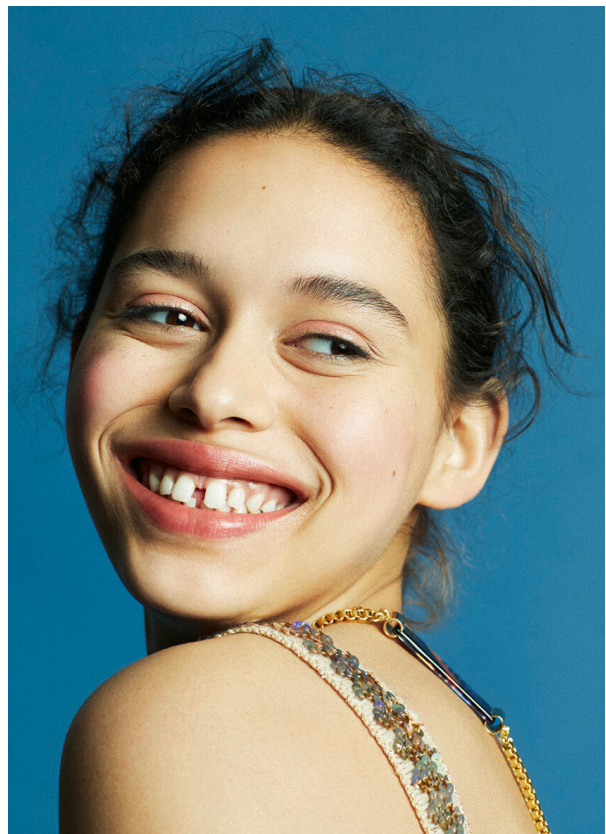

SCOUT

MODEL • AGENCY

LOUISA K. +SIZE

HEIGHT 170 cm LINGERIE 75F BUST/WAIST/HIPS 92/68/98 cm SIZE 38 / Jeans 29/32 EYES brown HAIR brown SHOES 39 LOCATION OUT

SCOUT

MODEL • AGENCY

LOUISA K. +SIZE

HEIGHT 170 cm LINGERIE 75F BUST/WAIST/HIPS 92/68/98 cm SIZE 38 / Jeans 29/32 EYES brown HAIR brown SHOES 39 LOCATION OUT